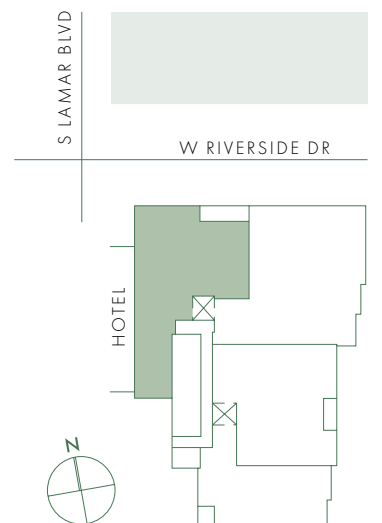

# THE LOREN

AT LADY BIRD LAKE

RESIDENCES

## UNIT A

FLOORS 2-7  
 3 BEDROOMS  
 3 BATHROOMS  
 INTERNAL: 2,351 SQ FT  
 EXTERNAL: 124 SQ FT

THE LOREN AT  
 LADY BIRD LAKE RESIDENCES

1211 W RIVERSIDE DR  
 AUSTIN, TX 78704

Floor plans are not to scale, dimensions are approximate, and may vary from the description of the unit in the condominium declaration and the purchase contract. Floor plans, including room layouts and the configuration and location of appliances, cabinets, closets, plumbing facilities, and other improvements shown within the unit are subject to change. Please review the condominium declaration and purchase contract for a description of how the units are measured. You should review the actual materials prior to making any finish or upgrade selections.