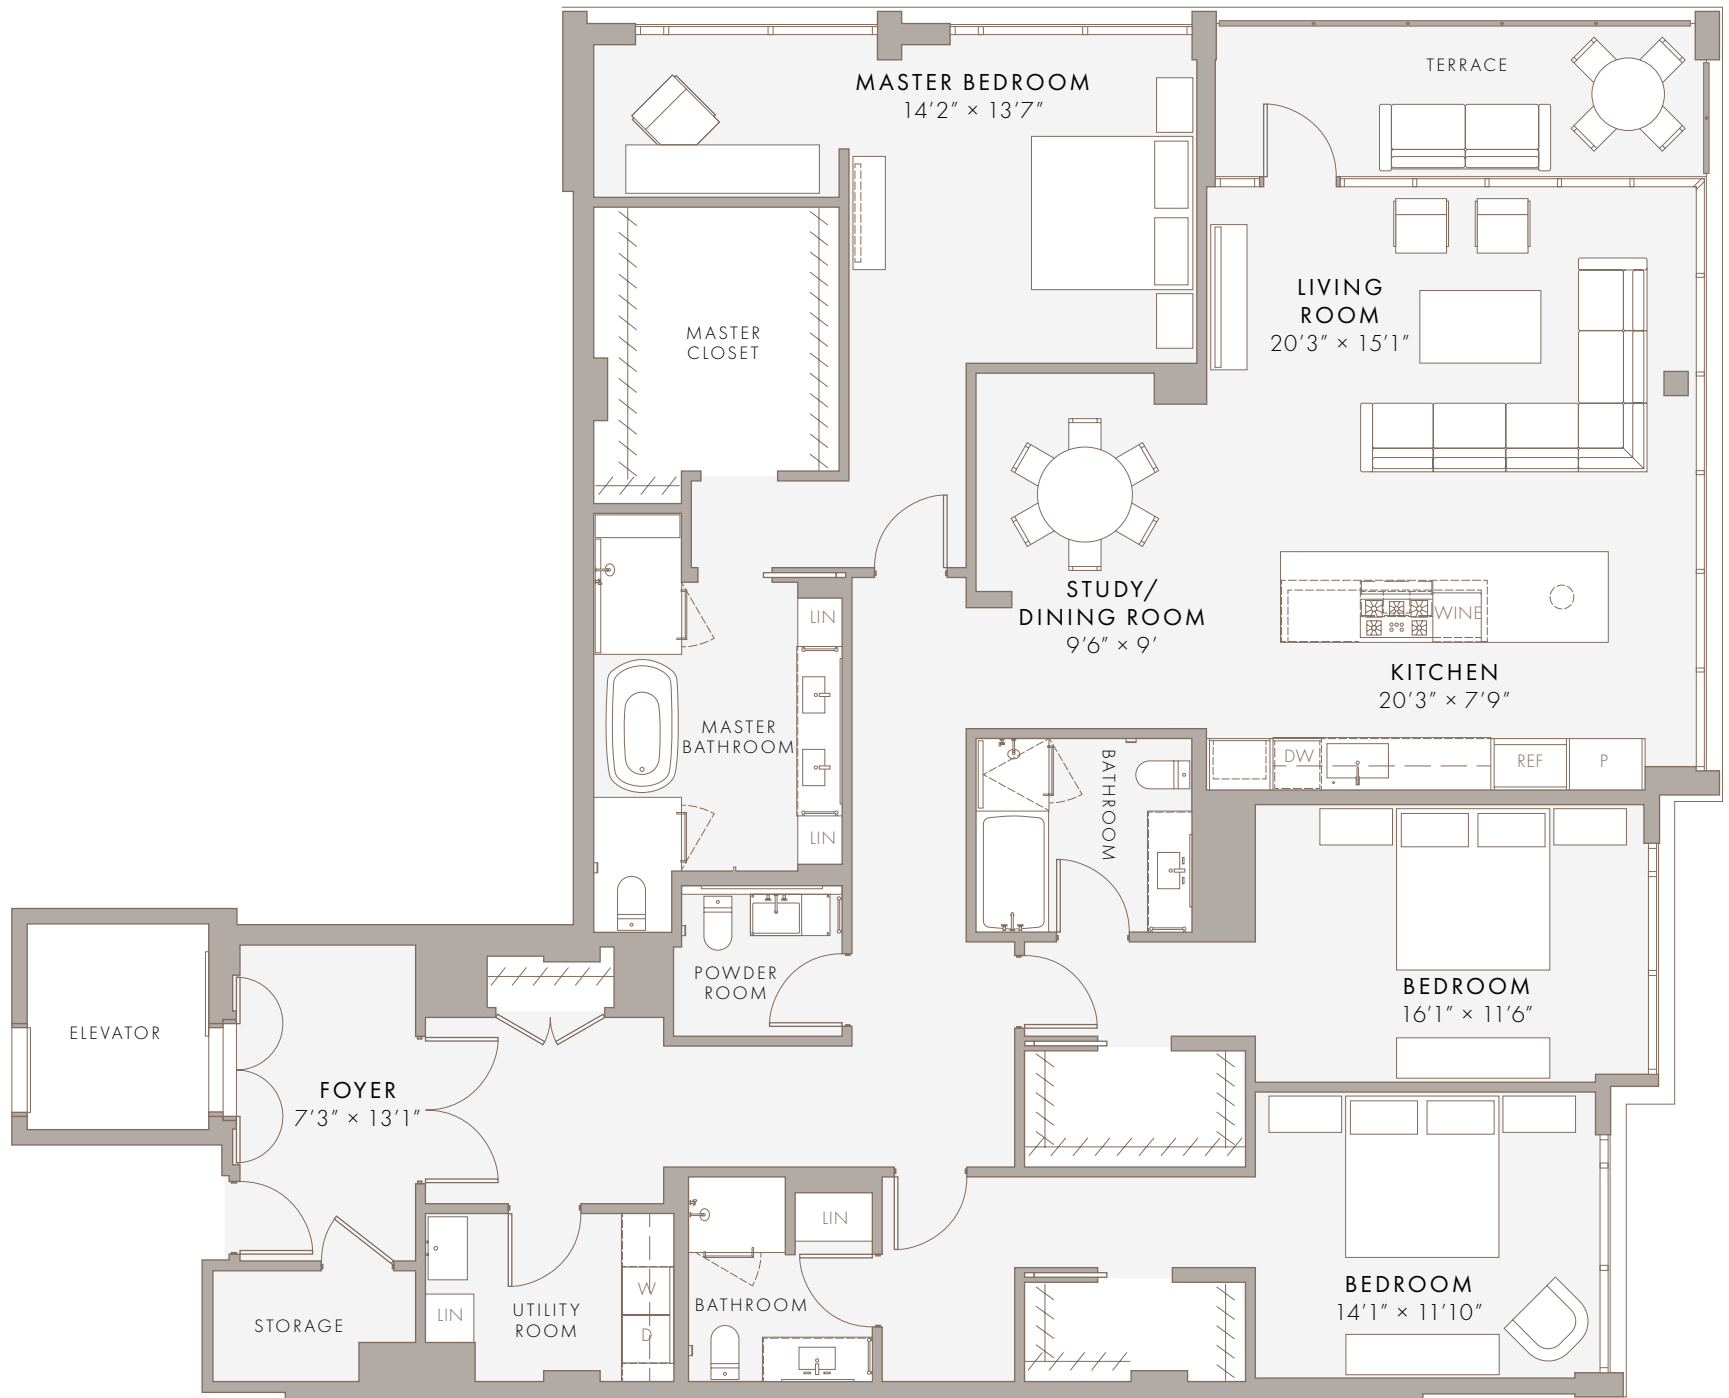

THE LOREN

AT LADY BIRD LAKE

RESIDENCES

UNIT B

FLOORS 2-7
 3 BEDROOMS
 3.5 BATHROOMS
 INTERNAL: 2,713 SQ FT
 EXTERNAL: 128 SQ FT

SCALE 1/8" = 1'
 0 1 2 4 8

THE LOREN AT
 LADY BIRD LAKE RESIDENCES

1211 W RIVERSIDE DR
 AUSTIN, TX 78704

Floor plans are not to scale, dimensions are approximate, and may vary from the description of the unit in the condominium declaration and the purchase contract. Floor plans, including room layouts and the configuration and location of appliances, cabinets, closets, plumbing facilities, and other improvements shown within the unit are subject to change. Please review the condominium declaration and purchase contract for a description of how the units are measured. You should review the actual materials prior to making any finish or upgrade selections.