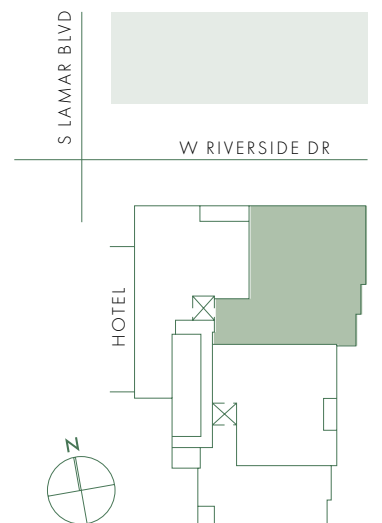

THE LOREN

AT LADY BIRD LAKE

RESIDENCES

UNIT B

FLOORS 2-7
 3 BEDROOMS
 3.5 BATHROOMS
 INTERNAL: 2,713 SQ FT
 EXTERNAL: 128 SQ FT

SCALE 1/8" = 1'
 0 1 2 4 8

THE LOREN AT
 LADY BIRD LAKE RESIDENCES

1211 W RIVERSIDE DR
 AUSTIN, TX 78704