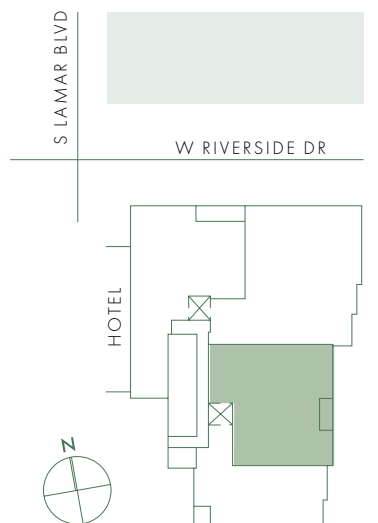

THE LOREN

AT LADY BIRD LAKE

RESIDENCES

UNIT C

FLOORS 2-5
 2 BEDROOMS
 2.5 BATHROOMS
 STUDY
 INTERNAL: 2,092 SQ FT
 EXTERNAL: 68 SQ FT

SCALE 1/8" = 1'
 0 1 2 4 8

THE LOREN AT
 LADY BIRD LAKE RESIDENCES

1211 W RIVERSIDE DR
 AUSTIN, TX 78704