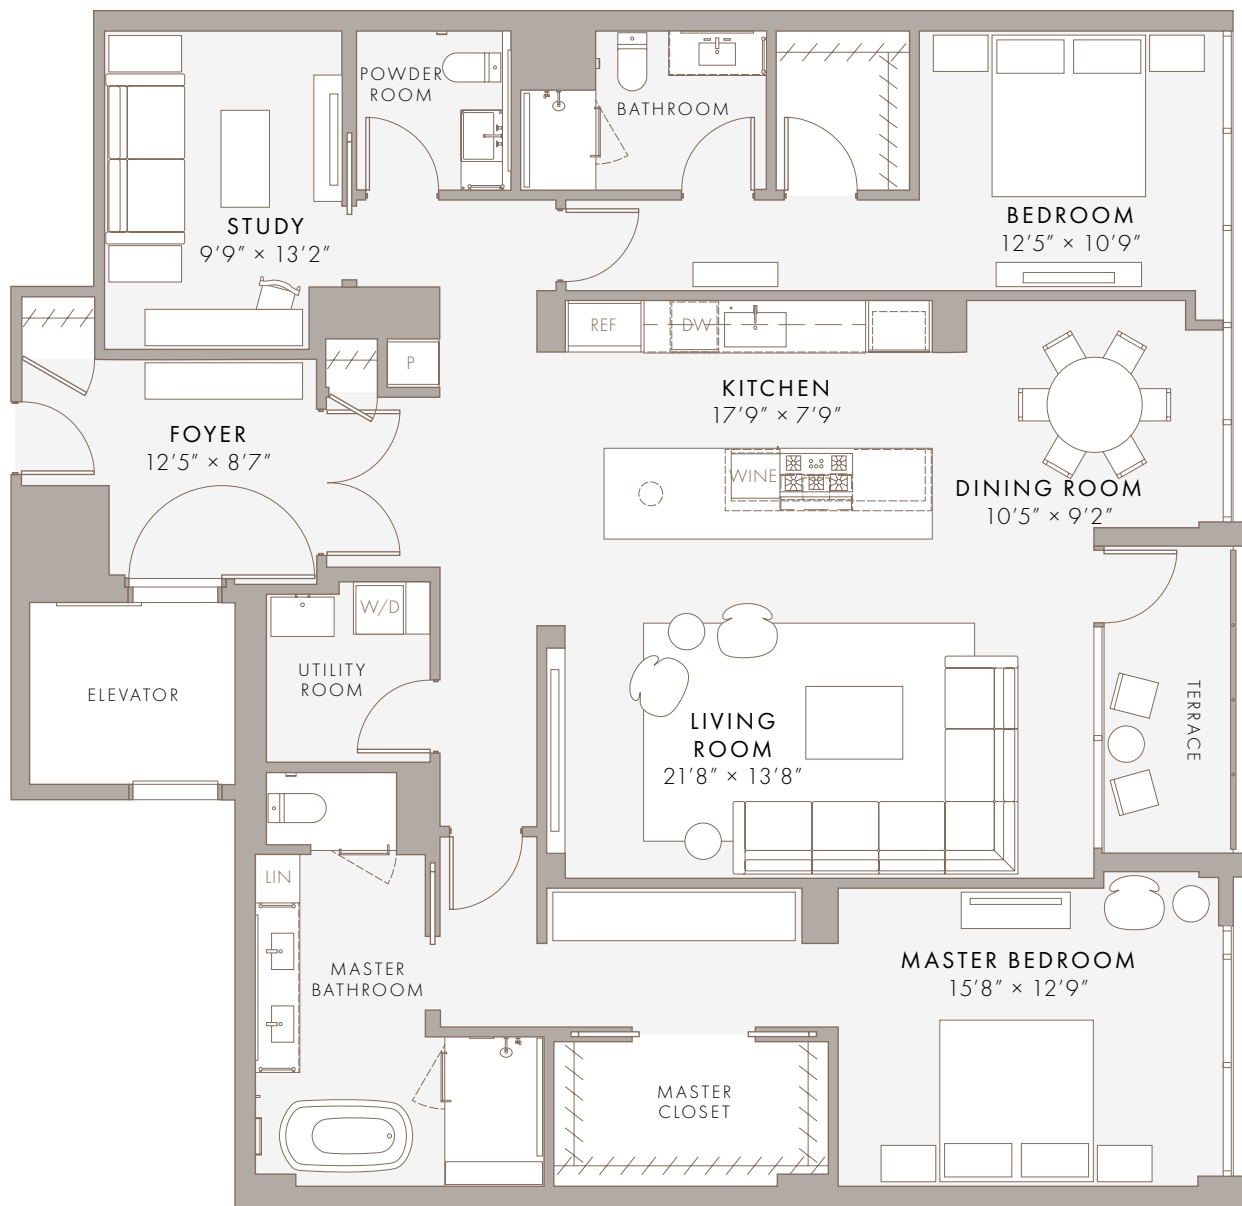

THE LOREN

AT LADY BIRD LAKE

RESIDENCES

UNIT C

FLOORS 2-5
 2 BEDROOMS
 2.5 BATHROOMS
 STUDY
 INTERNAL: 2,092 SQ FT
 EXTERNAL: 68 SQ FT

SCALE 1/8" = 1'
 0 1 2 4 8

THE LOREN AT
 LADY BIRD LAKE RESIDENCES

1211 W RIVERSIDE DR
 AUSTIN, TX 78704

Floor plans are not to scale, dimensions are approximate, and may vary from the description of the unit in the condominium declaration and the purchase contract. Floor plans, including room layouts and the configuration and location of appliances, cabinets, closets, plumbing facilities, and other improvements shown within the unit are subject to change. Please review the condominium declaration and purchase contract for a description of how the units are measured. You should review the actual materials prior to making any finish or upgrade selections.