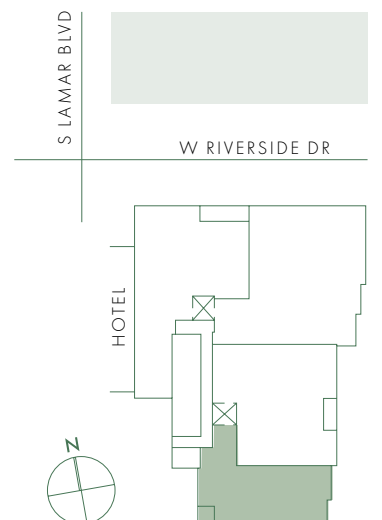

THE
LOREN
AT LADY BIRD LAKE
RESIDENCES

UNIT D

FLOORS 2-5
2 BEDROOMS
2 BATHROOMS
INTERNAL: 1,419 SQ FT
EXTERNAL: 45 SQ FT

SCALE 1/8" = 1'
0 1 2 4 8

THE LOREN AT
LADY BIRD LAKE RESIDENCES

1211 W RIVERSIDE DR
AUSTIN, TX 78704