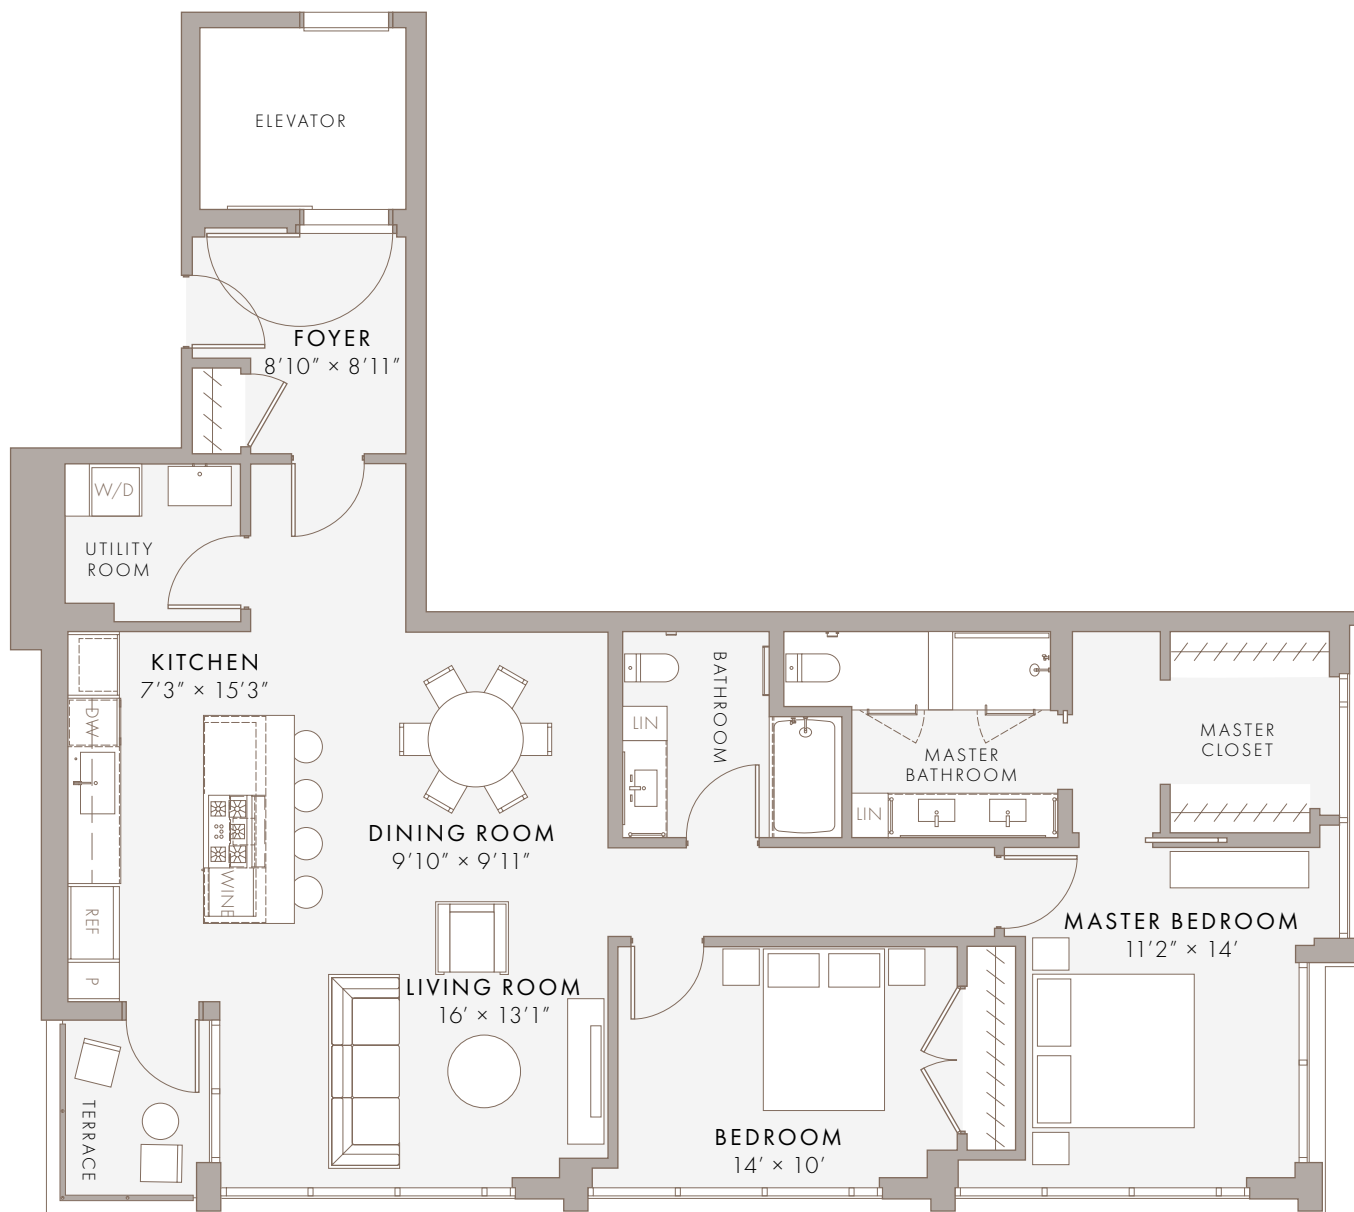

THE
LOREN
AT LADY BIRD LAKE
RESIDENCES

UNIT D

FLOORS 2-5
2 BEDROOMS
2 BATHROOMS
INTERNAL: 1,419 SQ FT
EXTERNAL: 45 SQ FT

SCALE 1/8" = 1'
0 1 2 4 8

THE LOREN AT
LADY BIRD LAKE RESIDENCES

1211 W RIVERSIDE DR
AUSTIN, TX 78704

Floor plans are not to scale, dimensions are approximate, and may vary from the description of the unit in the condominium declaration and the purchase contract. Floor plans, including room layouts and the configuration and location of appliances, cabinets, closets, plumbing facilities, and other improvements shown within the unit are subject to change. Please review the condominium declaration and purchase contract for a description of how the units are measured. You should review the actual materials prior to making any finish or upgrade selections.