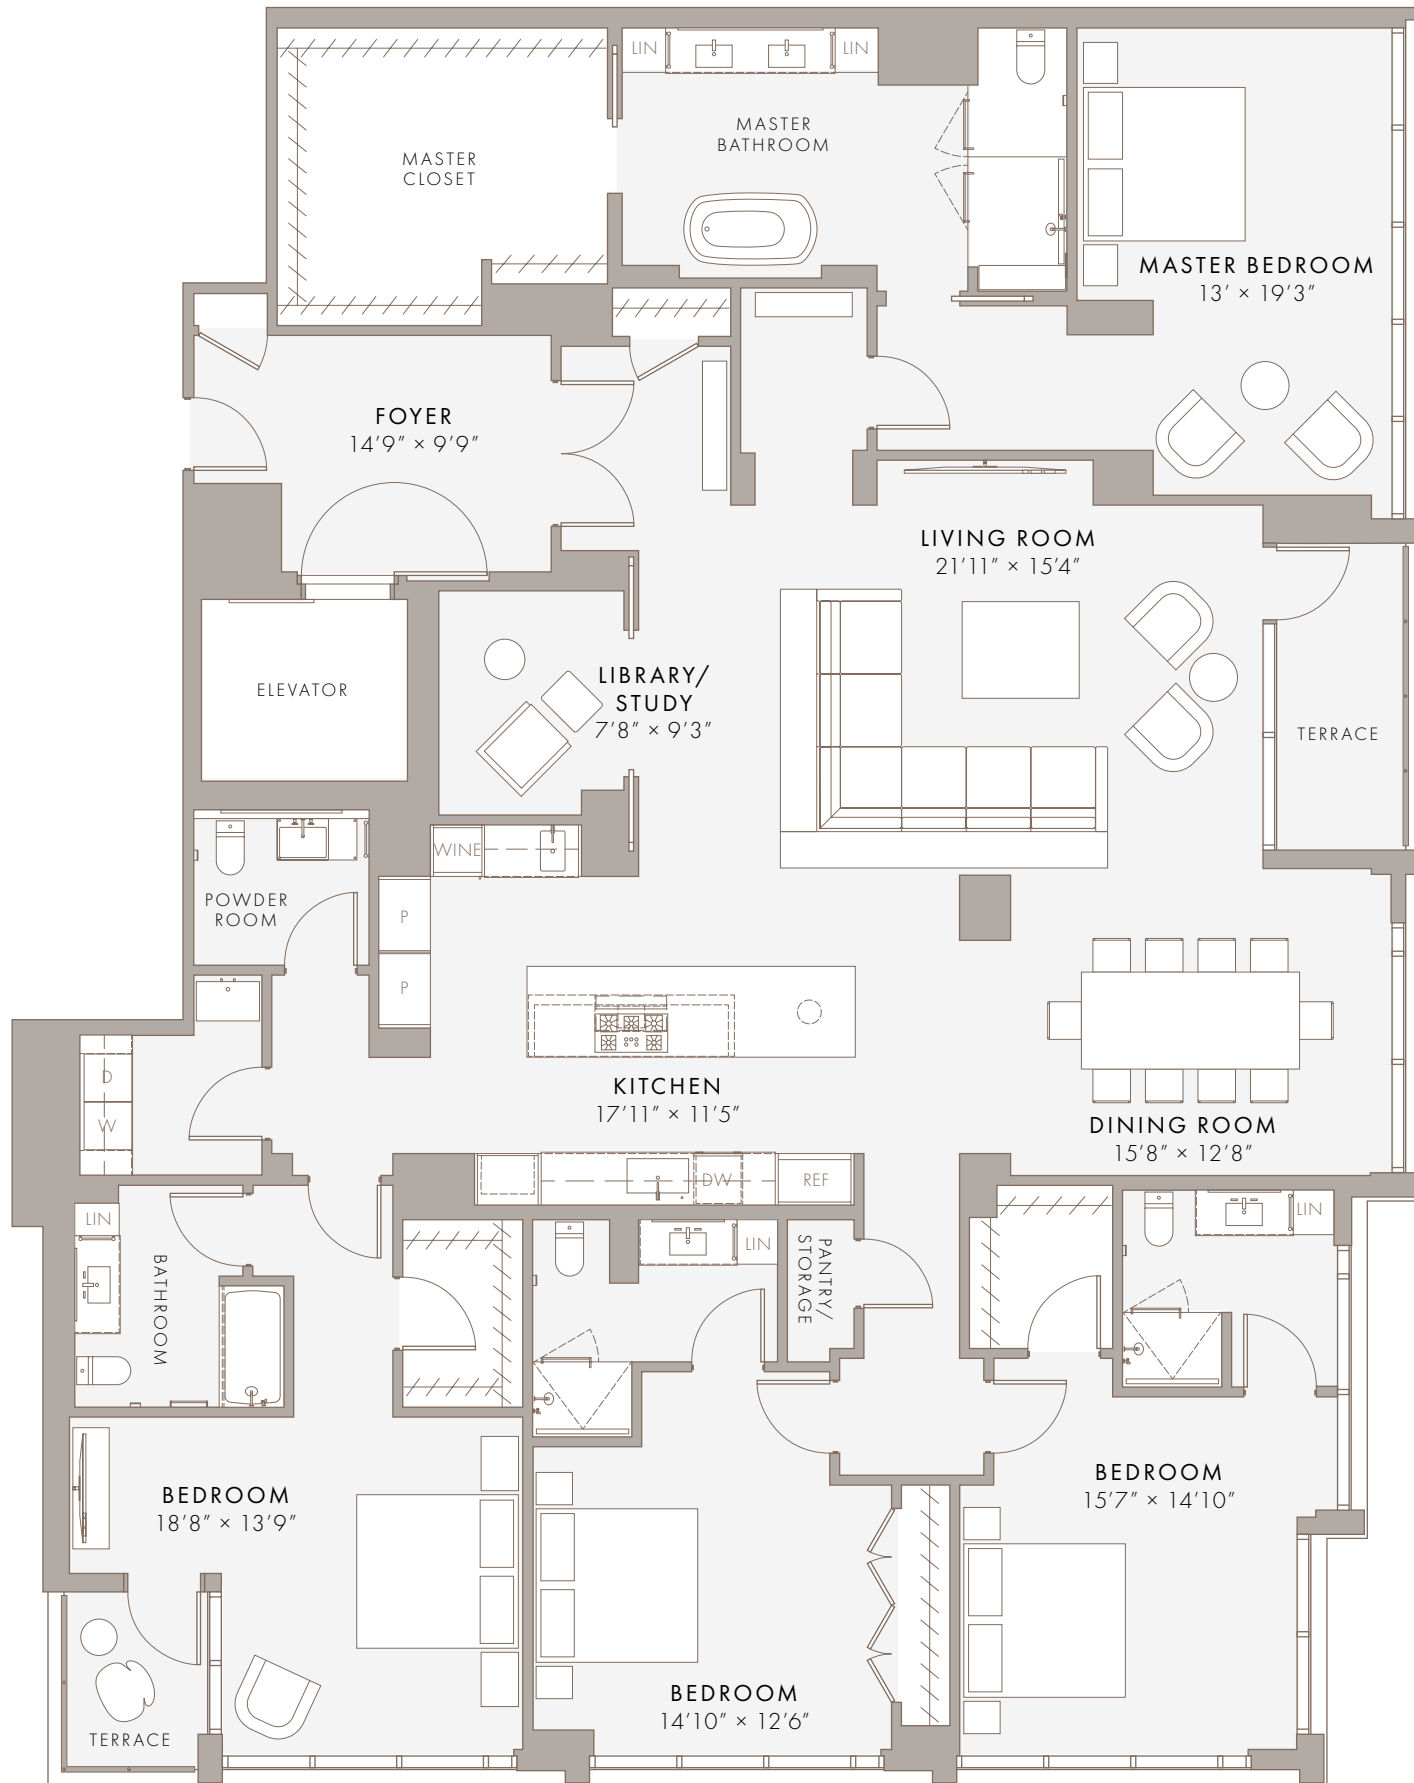

THE LOREN

AT LADY BIRD LAKE

RESIDENCES

UNIT E

FLOORS 6 & 7
 4 BEDROOMS
 4.5 BATHROOMS
 INTERNAL: 3,511 SQ FT
 EXTERNAL: 113 SQ FT

SCALE 1/8" = 1'
 0 1 2 4 8

THE LOREN AT
 LADY BIRD LAKE RESIDENCES

1211 W RIVERSIDE DR
 AUSTIN, TX 78704

Floor plans are not to scale, dimensions are approximate, and may vary from the description of the unit in the condominium declaration and the purchase contract. Floor plans, including room layouts and the configuration and location of appliances, cabinets, closets, plumbing facilities, and other improvements shown within the unit are subject to change. Please review the condominium declaration and purchase contract for a description of how the units are measured. You should review the actual materials prior to making any finish or upgrade selections.