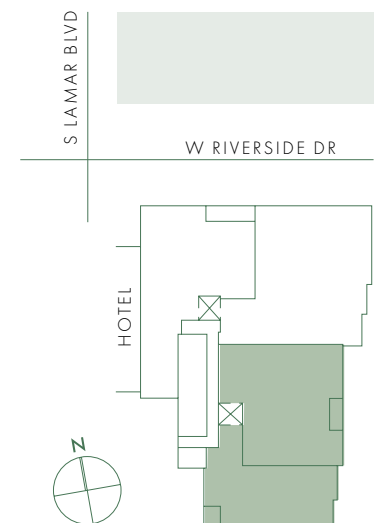

THE LOREN

AT LADY BIRD LAKE

RESIDENCES

UNIT E

FLOORS 6 & 7
 4 BEDROOMS
 4.5 BATHROOMS
 INTERNAL: 3,511 SQ FT
 EXTERNAL: 113 SQ FT

SCALE 1/8" = 1'
 0 1 2 4 8

THE LOREN AT
 LADY BIRD LAKE RESIDENCES

1211 W RIVERSIDE DR
 AUSTIN, TX 78704