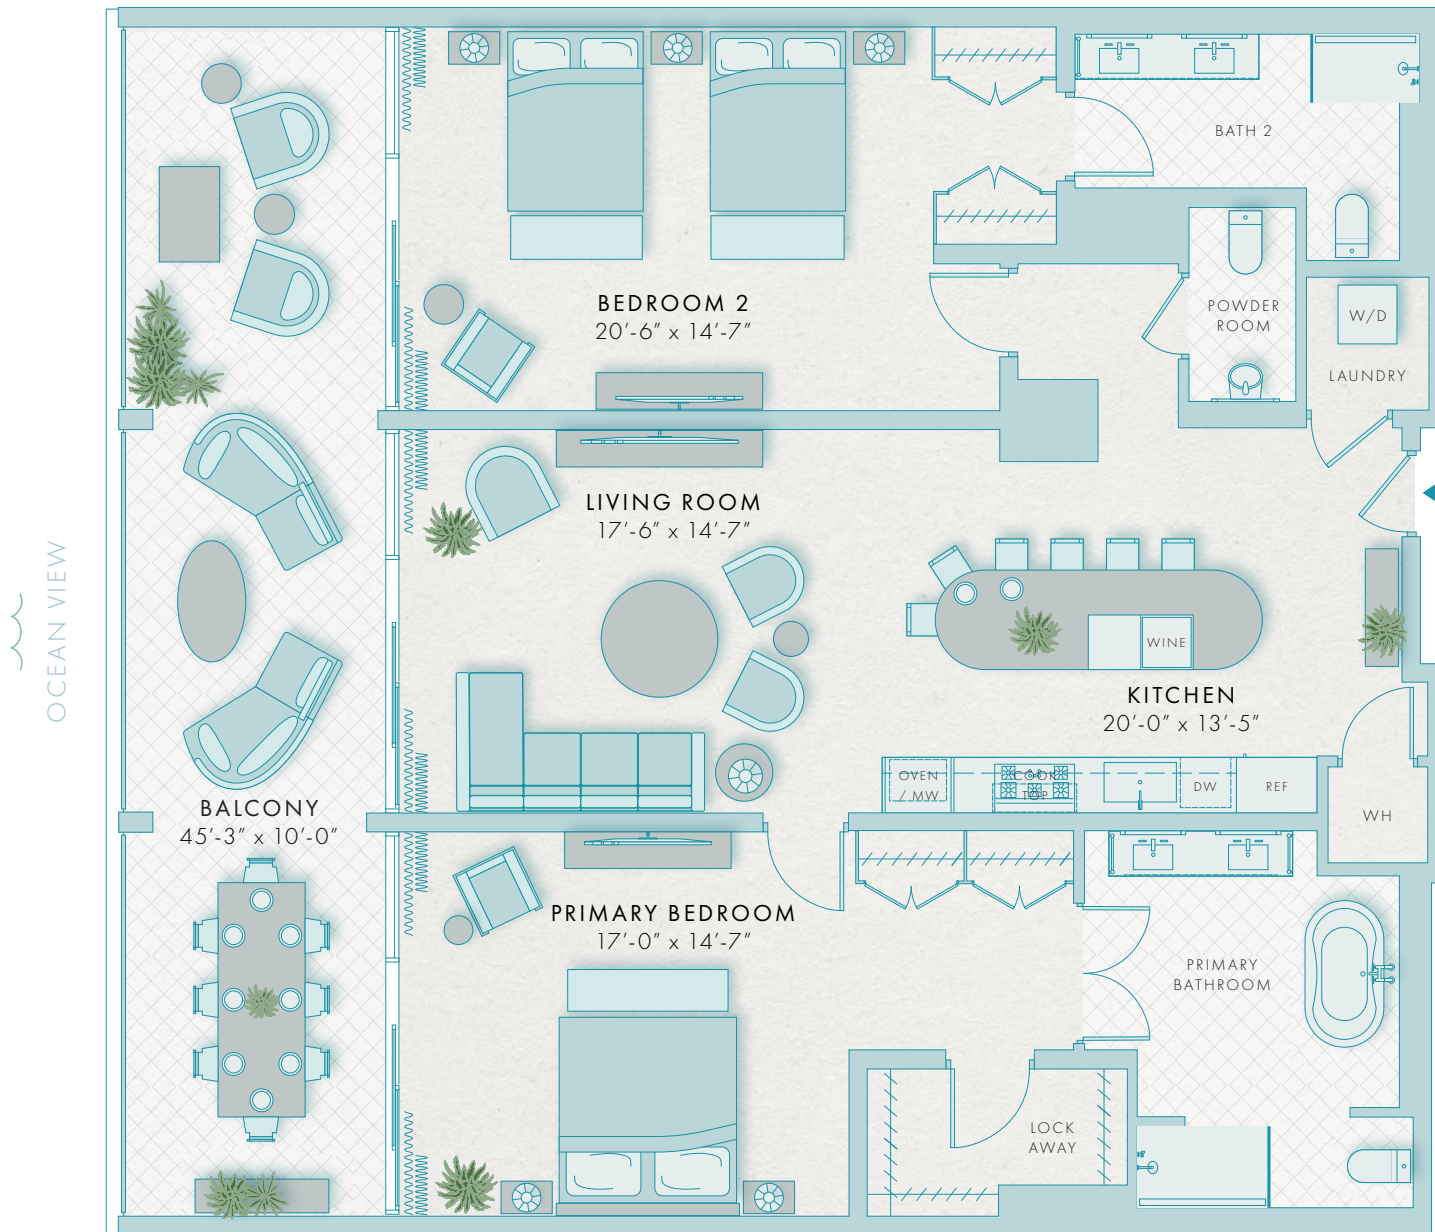

THE LOREN

AT TURTLE COVE

RESIDENCES

OCEAN VIEW

UNIT 3E

OCEAN VIEW
 FLOOR 3
 2 BEDROOMS
 2-½ BATHROOMS
 INTERNAL: 1875 SQ FT
 EXTERNAL: 478 SQ FT