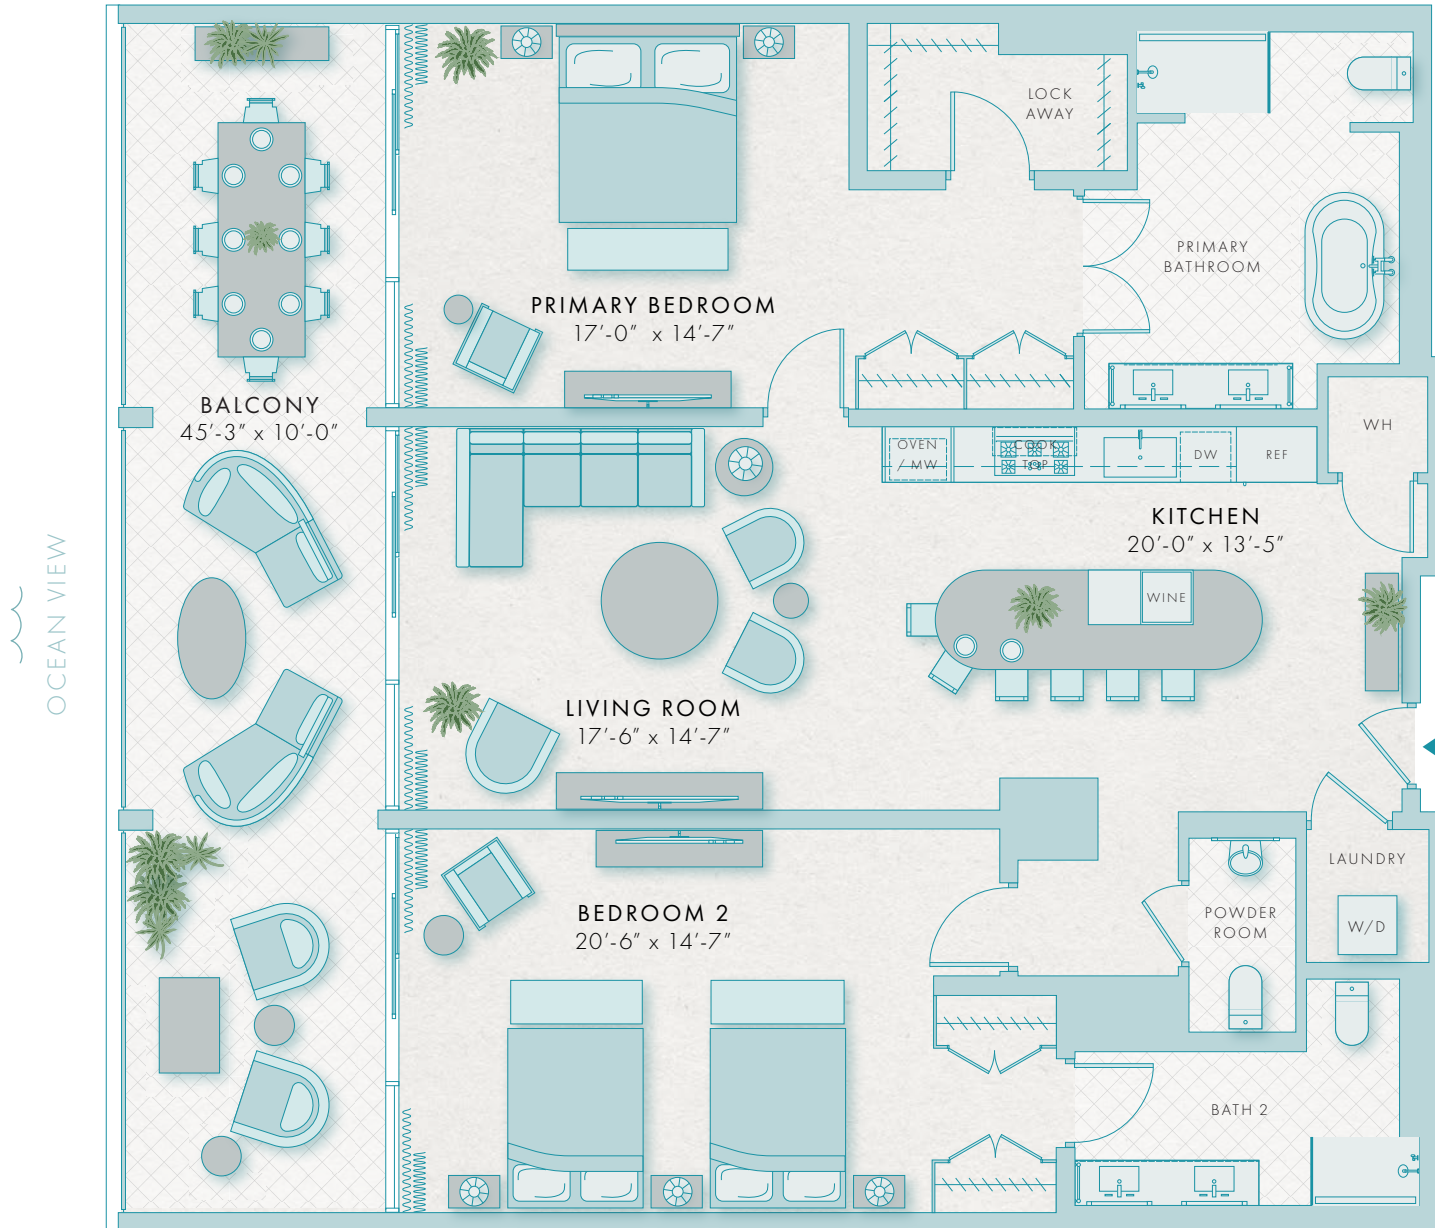

THE LOREN

AT TURTLE COVE

RESIDENCES

OCEAN VIEW

UNIT 3F

OCEAN VIEW
 FLOOR 3
 2 BEDROOMS
 2-½ BATHROOMS
 INTERNAL: 1875 SQ FT
 EXTERNAL: 478 SQ FT