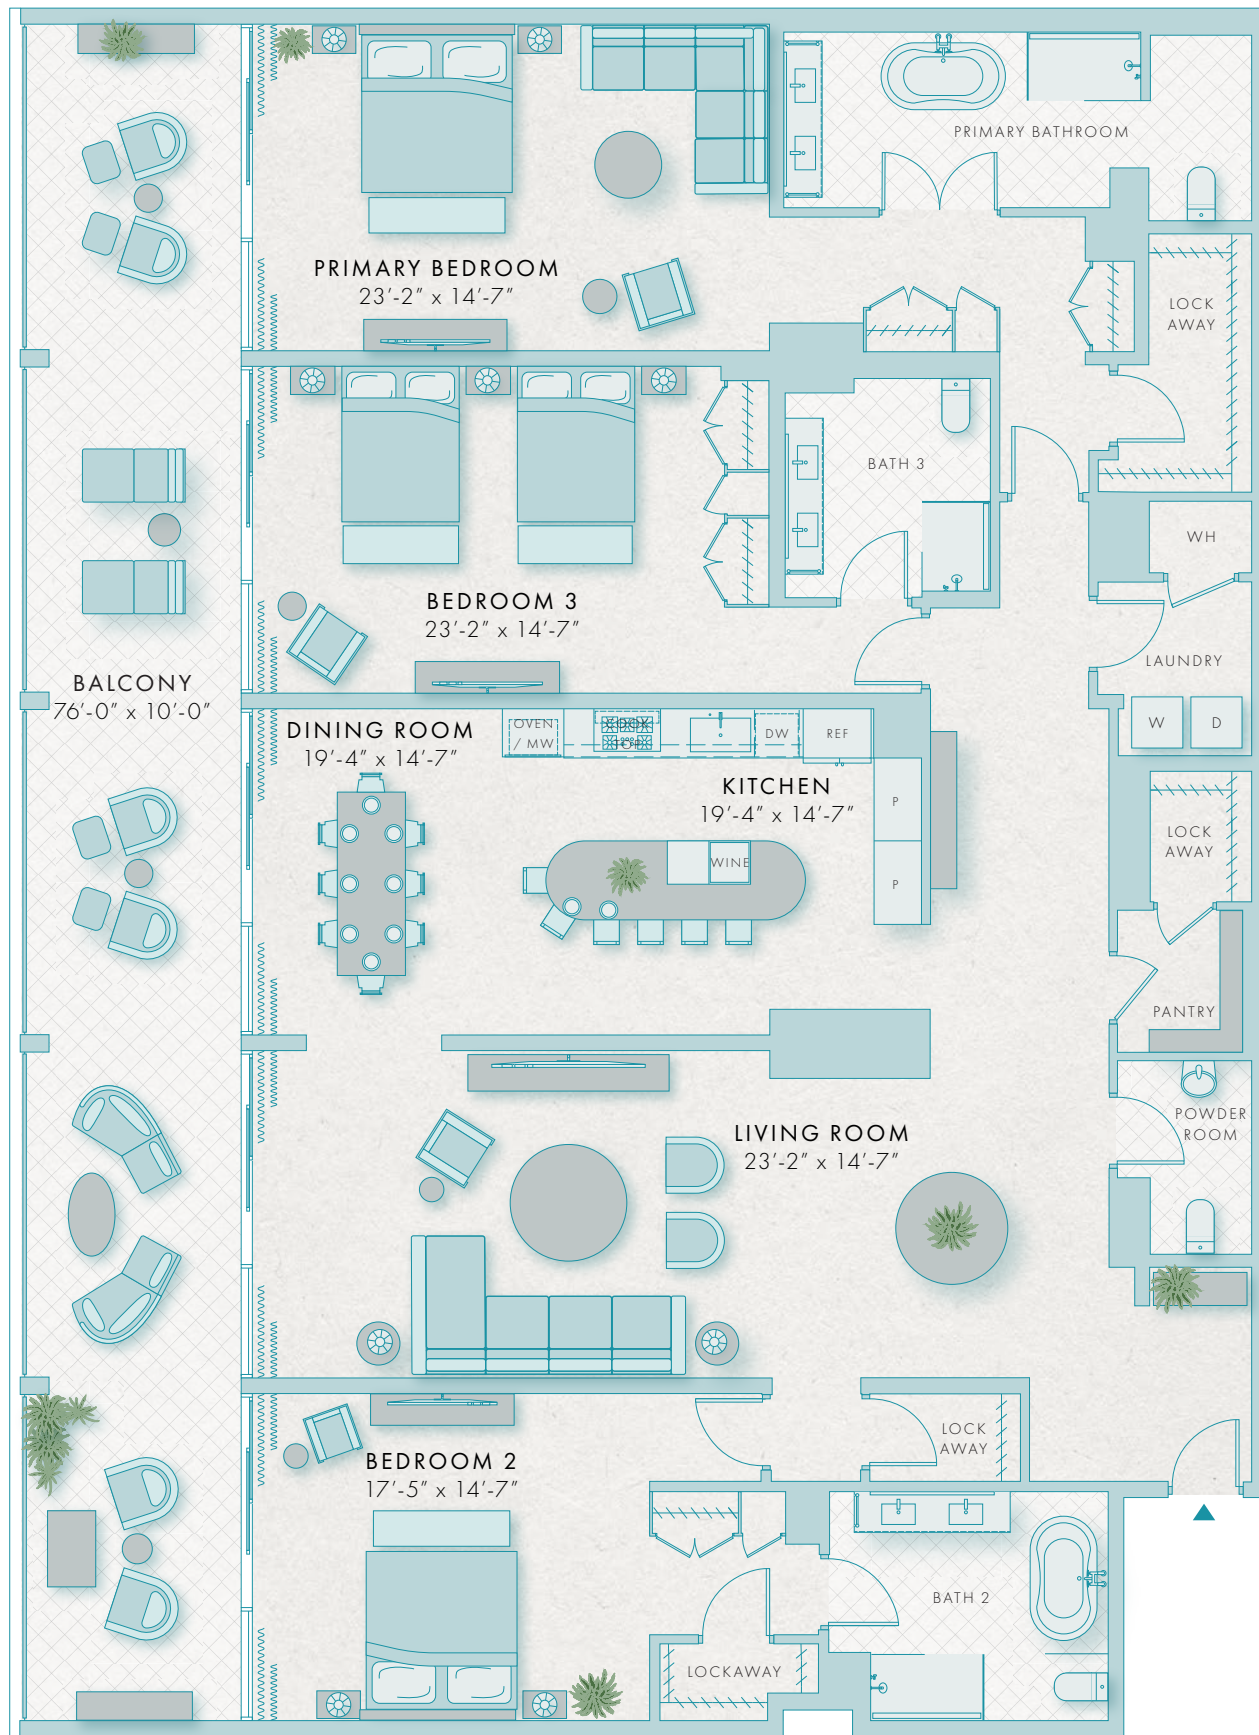

# THE LOREN

AT TURTLE COVE

RESIDENCES

OCEAN VIEW

## UNIT 3G

OCEAN VIEW  
 FLOOR 3  
 3 BEDROOMS  
 3-½ BATHROOMS  
 INTERNAL: 3476 SQ FT  
 EXTERNAL: 800 SQ FT