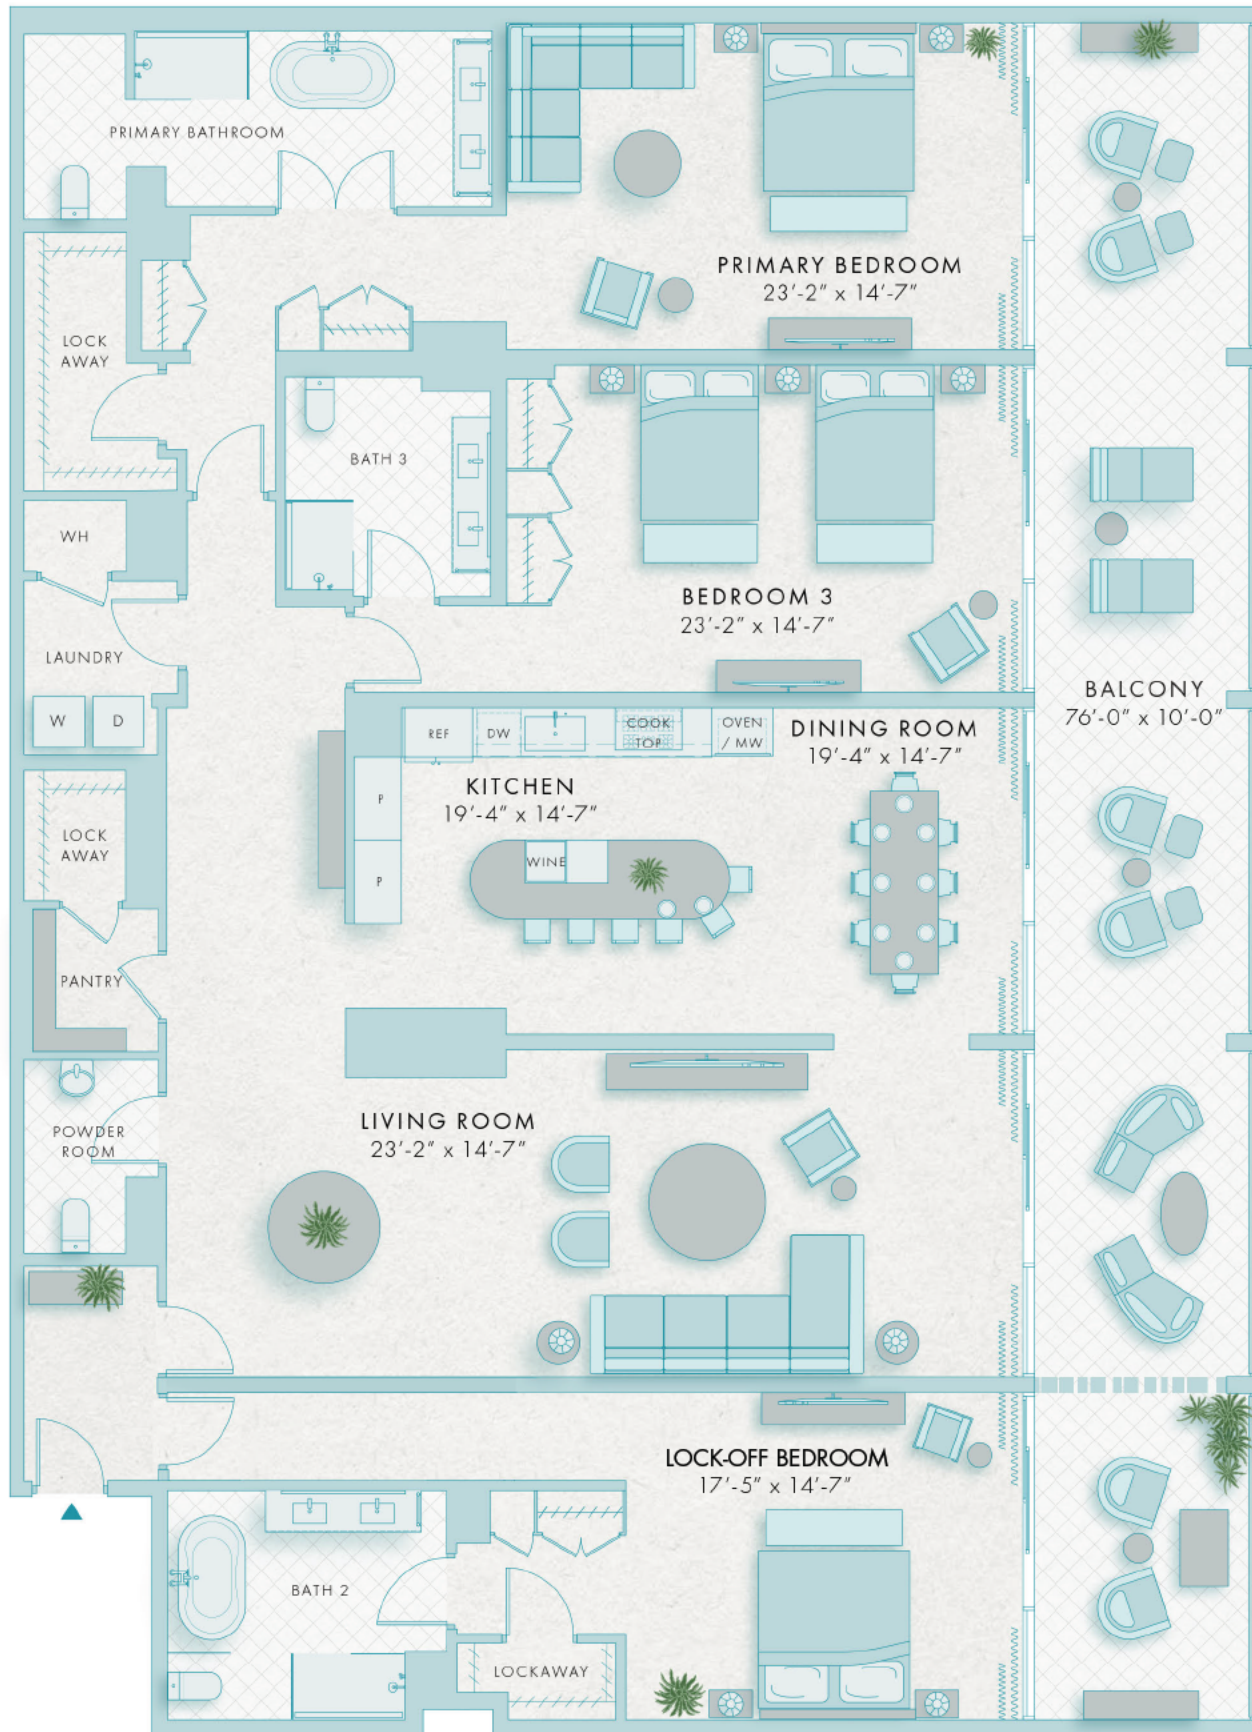

THE LOREN

AT TURTLE COVE

RESIDENCES

UNIT 3H

MARINA VIEW
 FLOOR 3
 3 BEDROOMS
 3-½ BATHROOMS
 INTERNAL: 3476 SQ FT
 EXTERNAL: 800 SQ FT