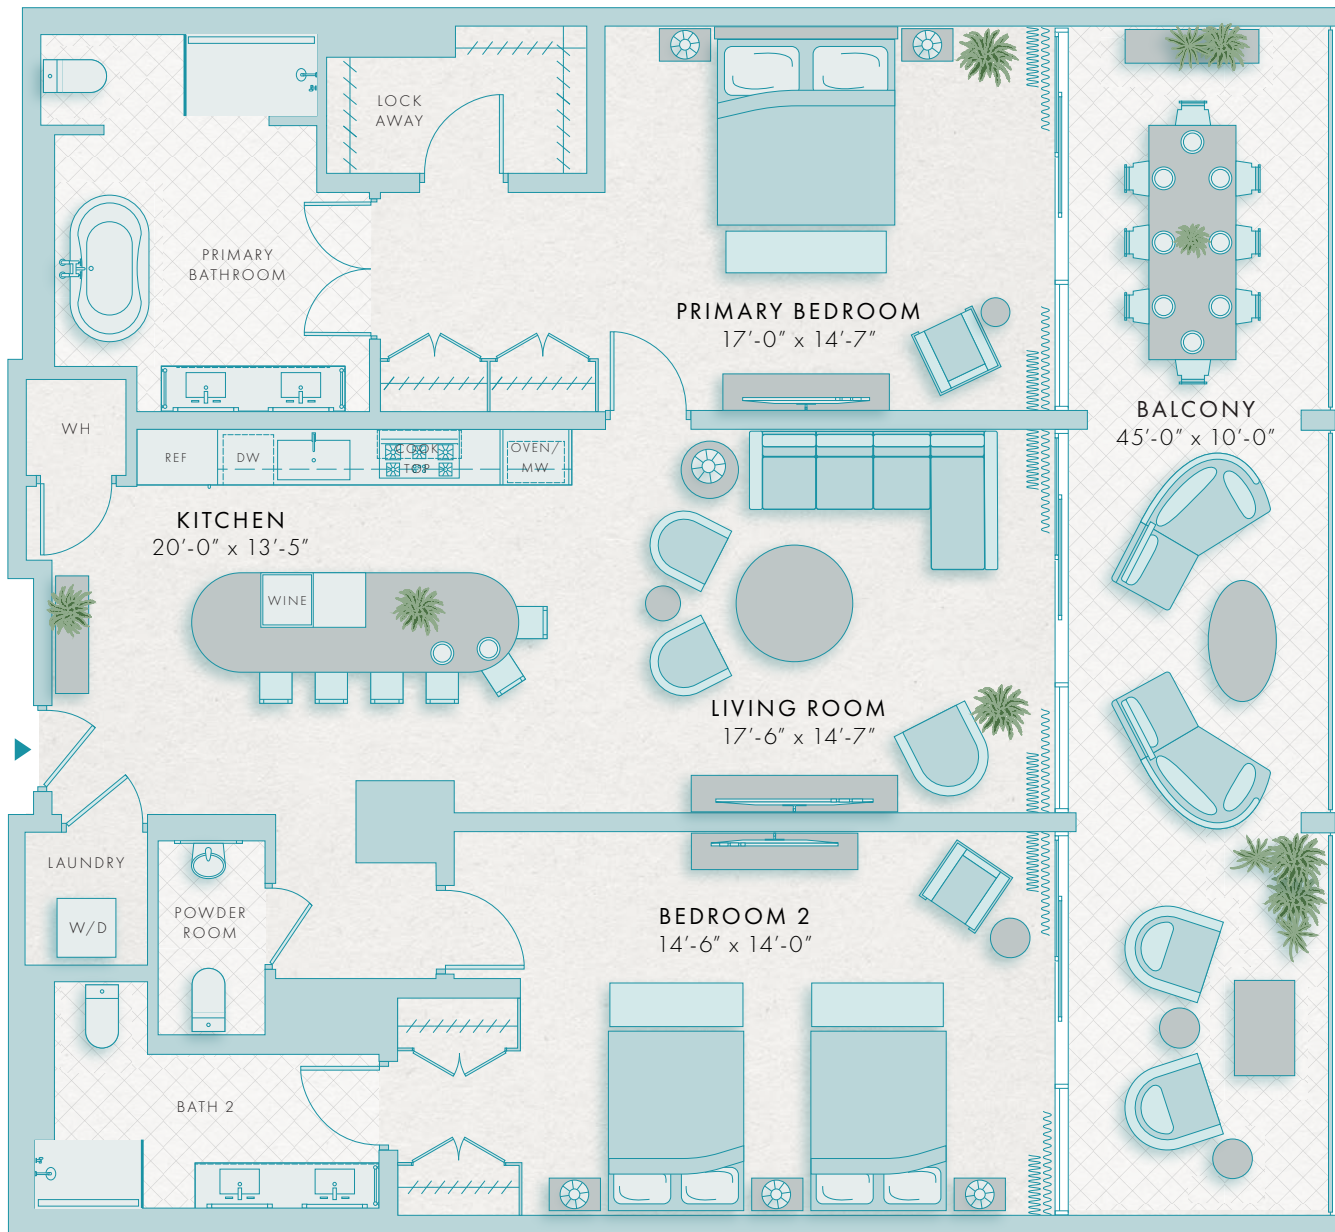

THE LOREN

AT TURTLE COVE

RESIDENCES

MARINA VIEW

UNIT 31

MARINA VIEW
 FLOOR 3
 2 BEDROOMS
 2-½ BATHROOMS
 INTERNAL: 1875 SQ FT
 EXTERNAL: 478 SQ FT