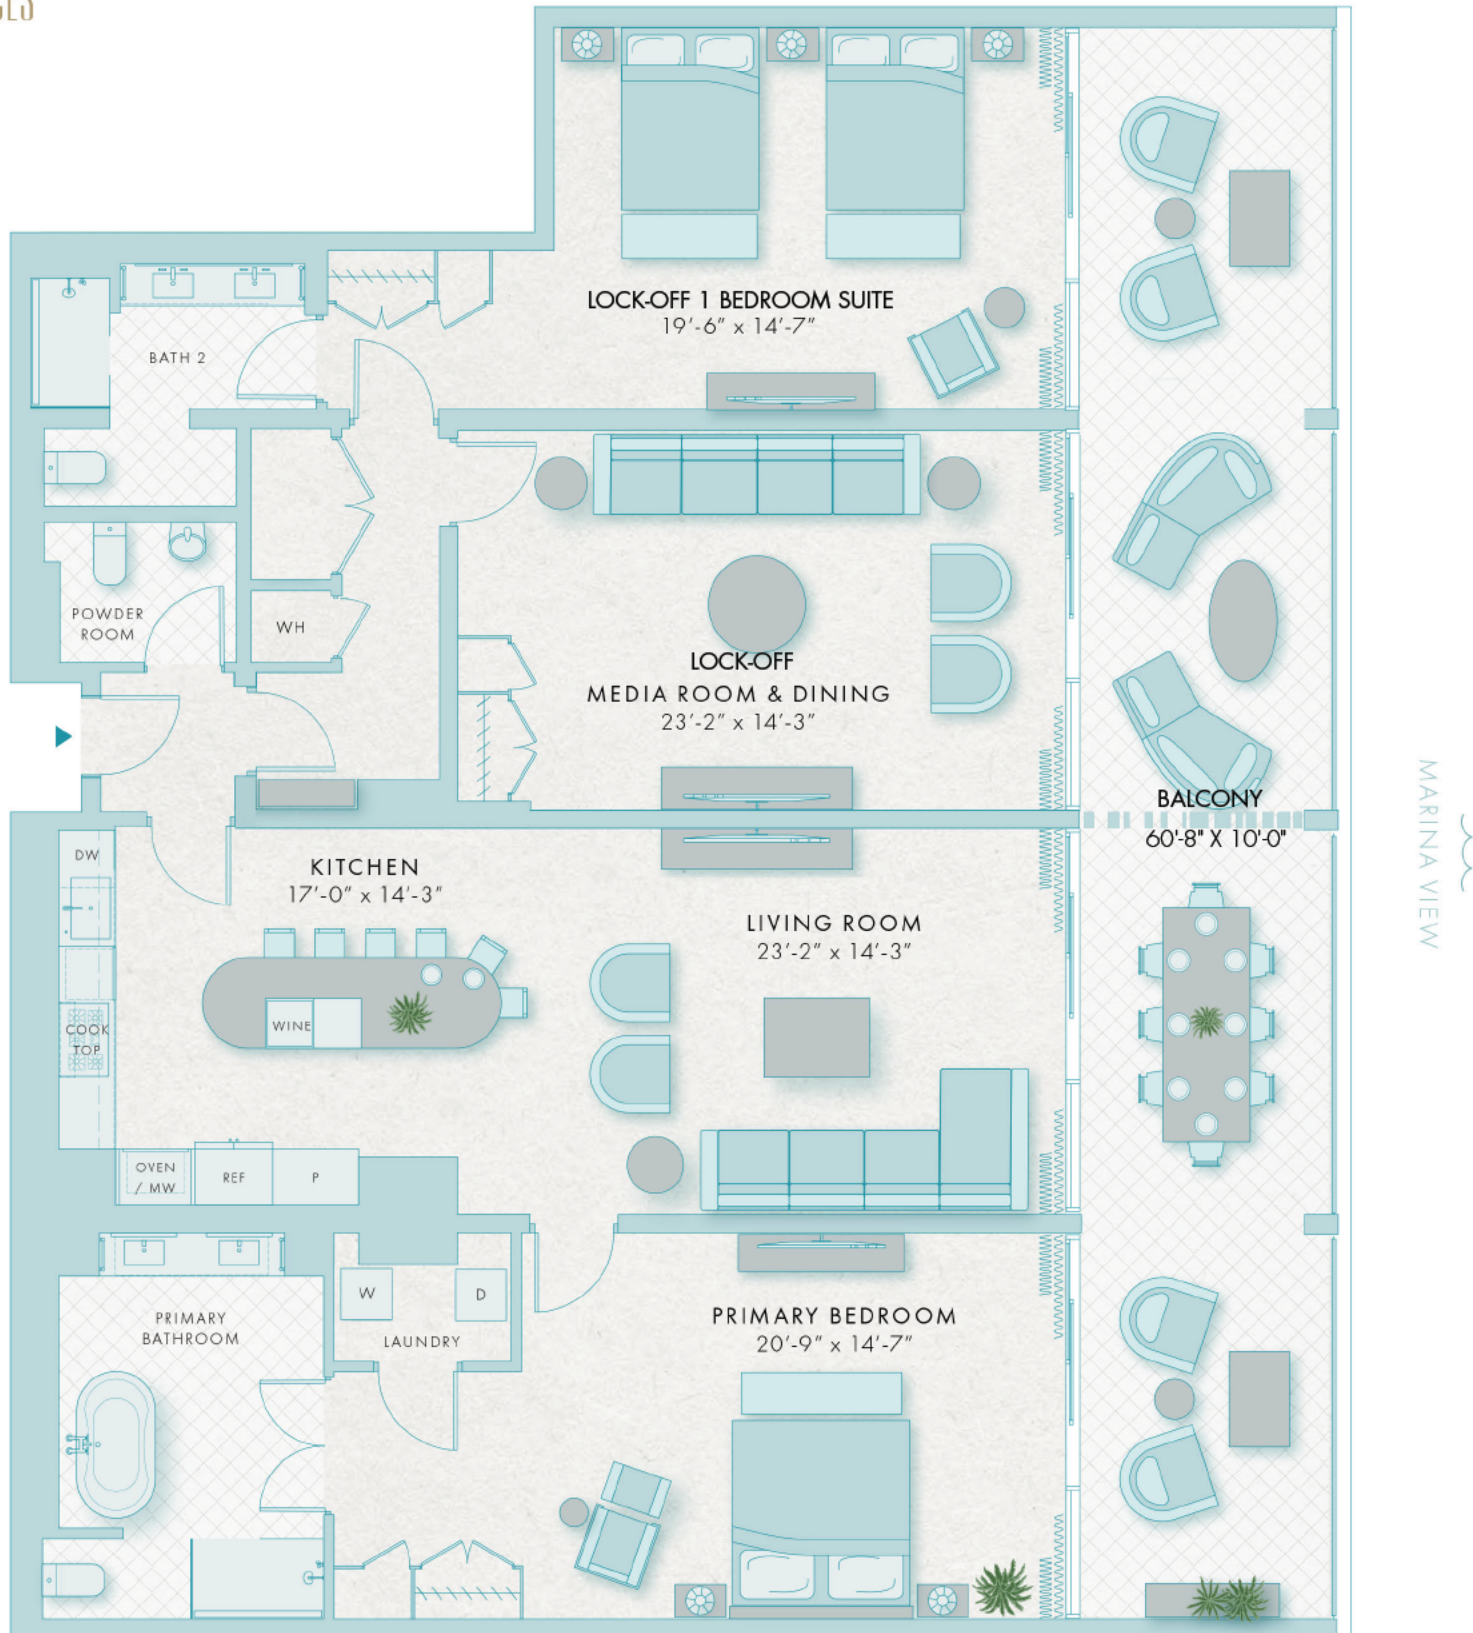

THE LOREN

AT TURTLE COVE

RESIDENCES

UNIT 3J

MARINA VIEW
 FLOOR 3
 2 BEDROOMS
 2-½ BATHROOMS
 INTERNAL: 2285 SQ FT
 EXTERNAL: 752 SQ FT