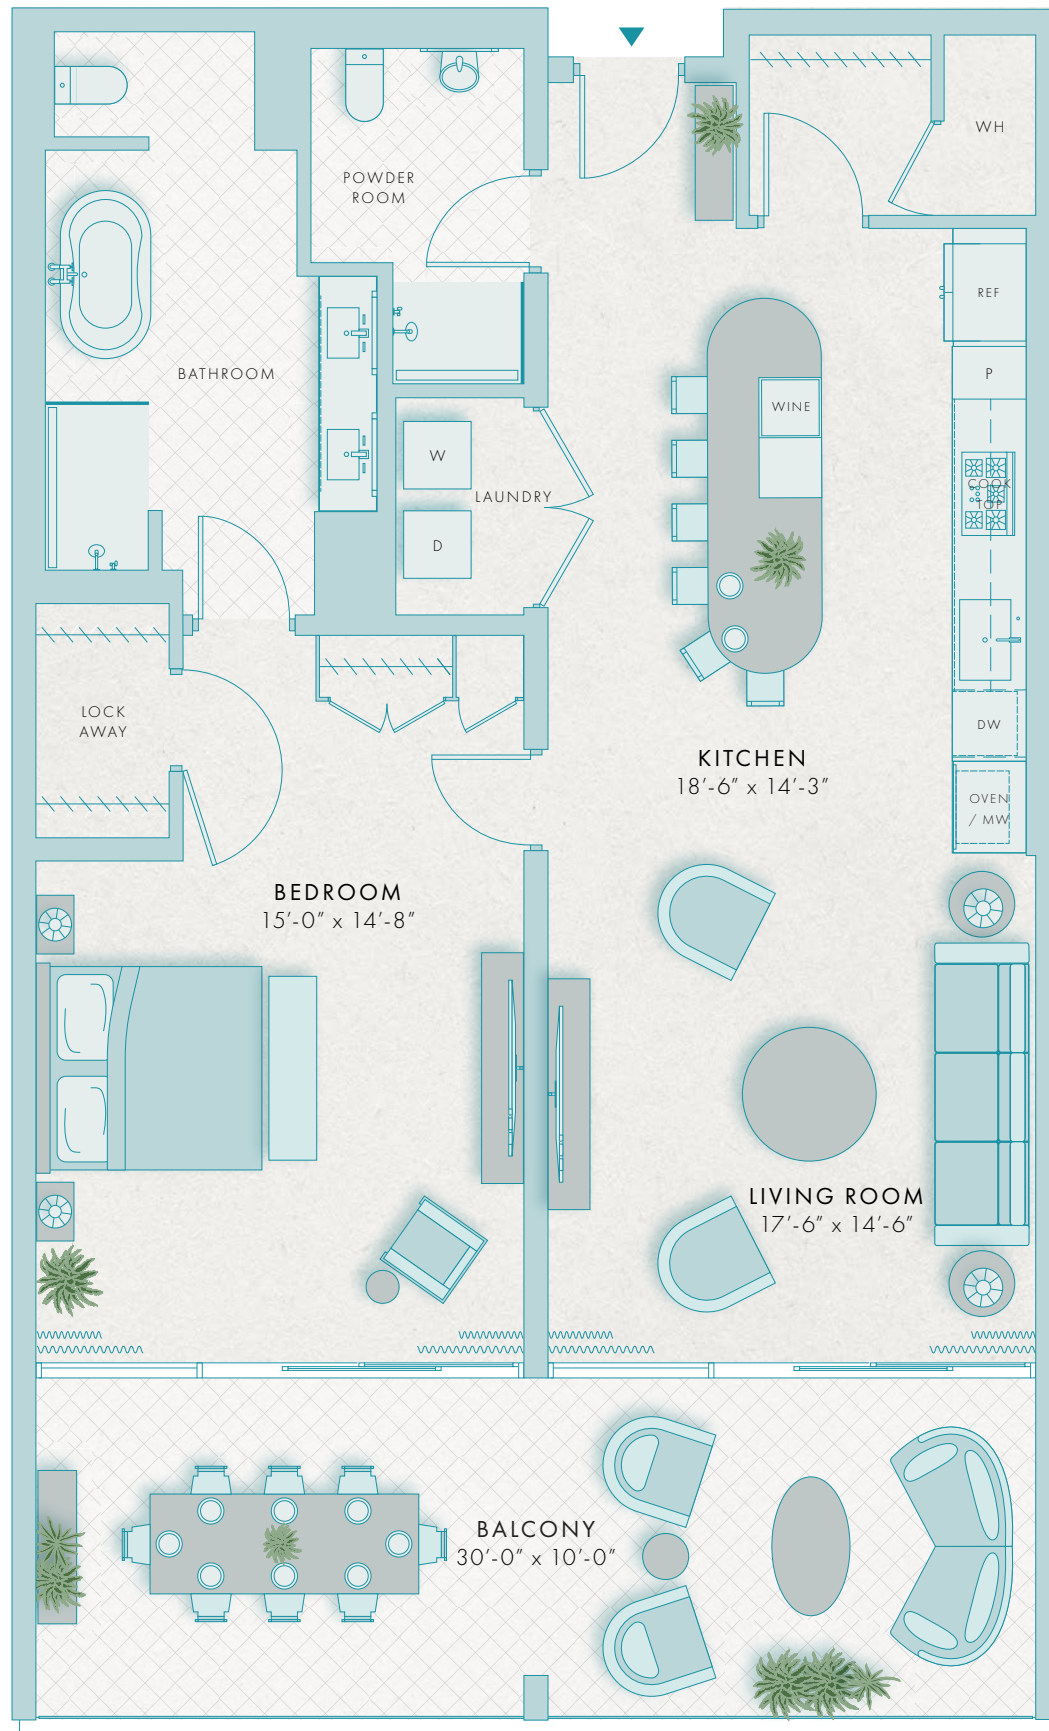

THE LOREN

AT TURTLE COVE

RESIDENCES

SOUTH VIEW

UNIT 4B

SOUTHERN VIEW
 FLOOR 4
 1 BEDROOM
 1-½ BATHROOMS
 INTERNAL: 1270 SQ FT
 EXTERNAL: 330 SQ FT