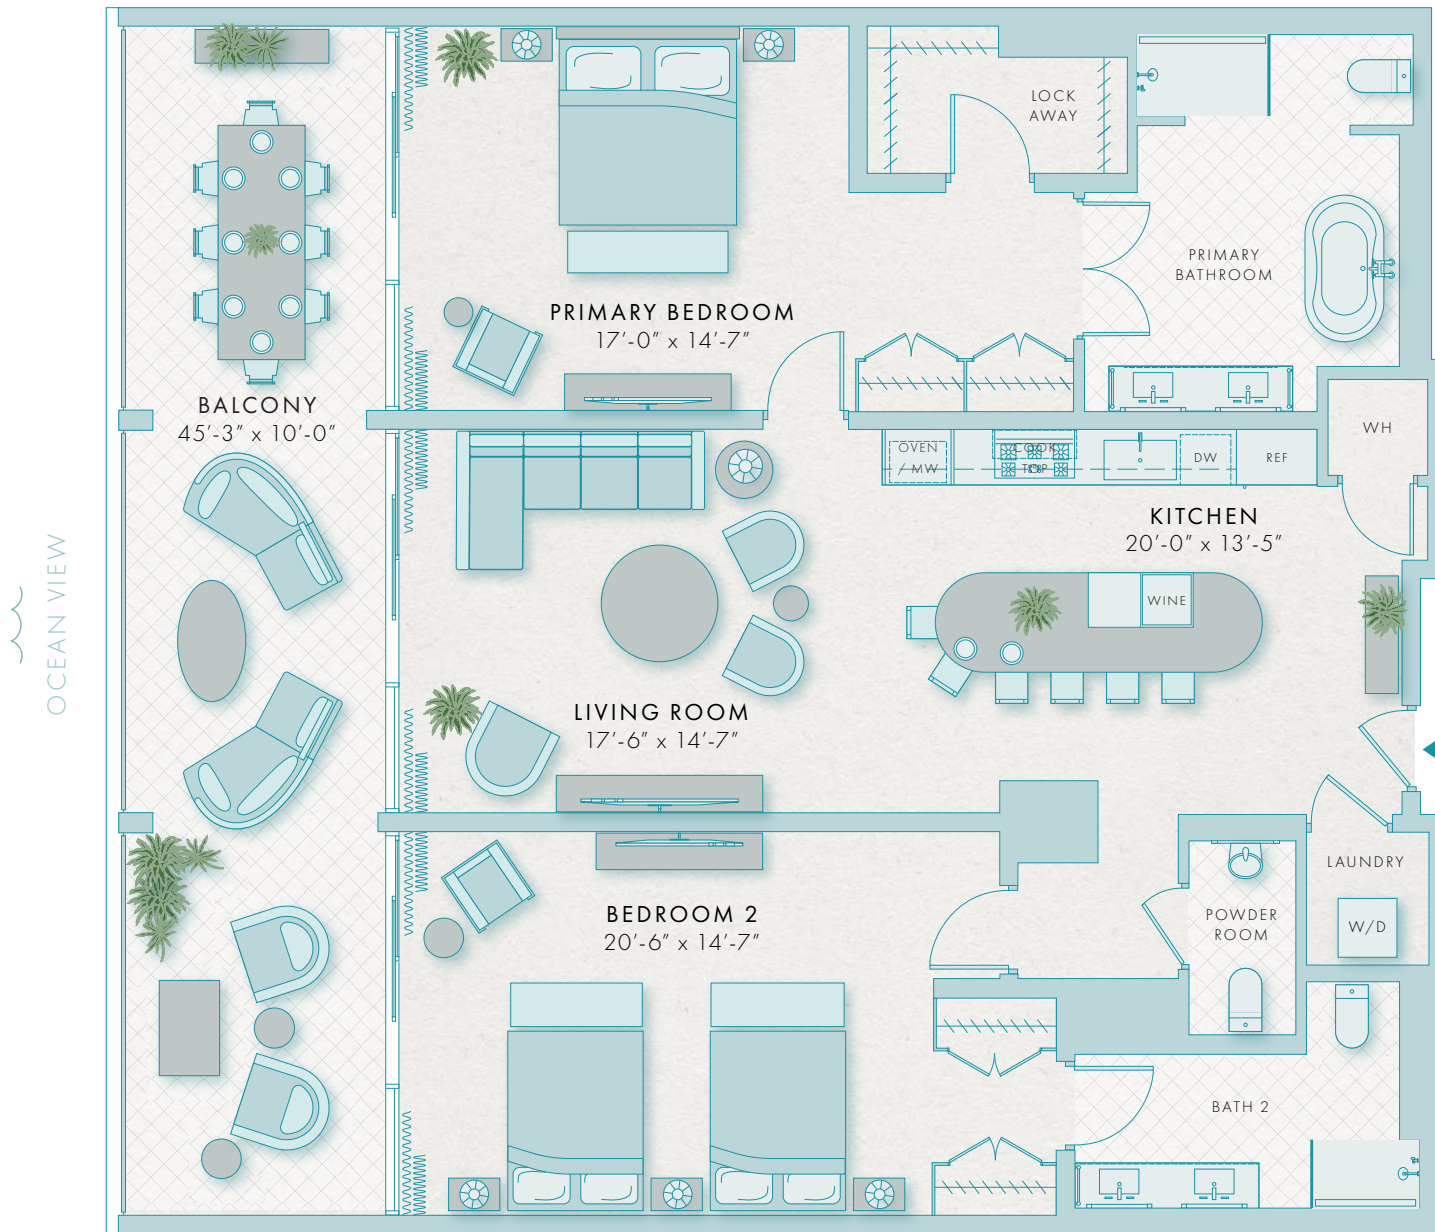

THE LOREN

AT TURTLE COVE

RESIDENCES

UNIT 4D

OCEAN VIEW
FLOOR 4
2 BEDROOMS
2-½ BATHROOMS
INTERNAL: 1875 SQ FT
EXTERNAL: 478 SQ FT