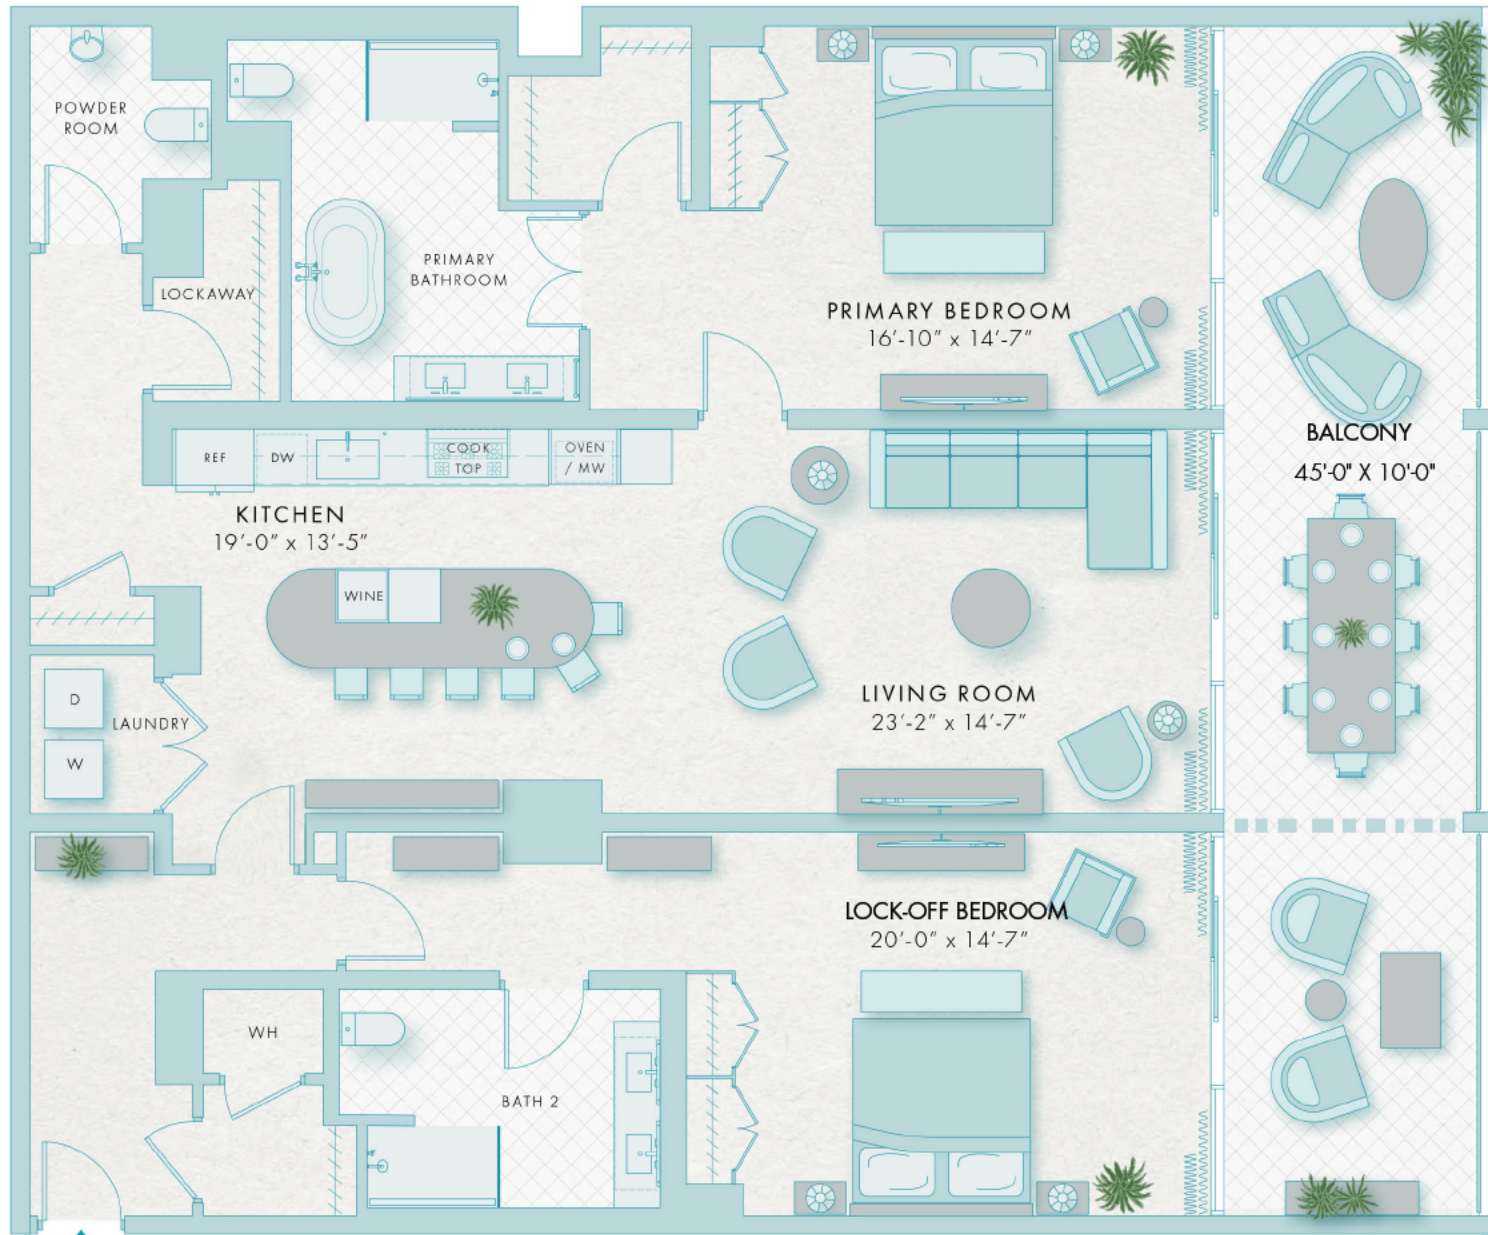

THE LOREN

AT TURTLE COVE

RESIDENCES

UNIT 4G

MARINA VIEW
 FLOOR 4
 2 BEDROOMS
 2-½ BATHROOMS
 INTERNAL: 2118 SQ FT
 EXTERNAL: 478 SQ FT