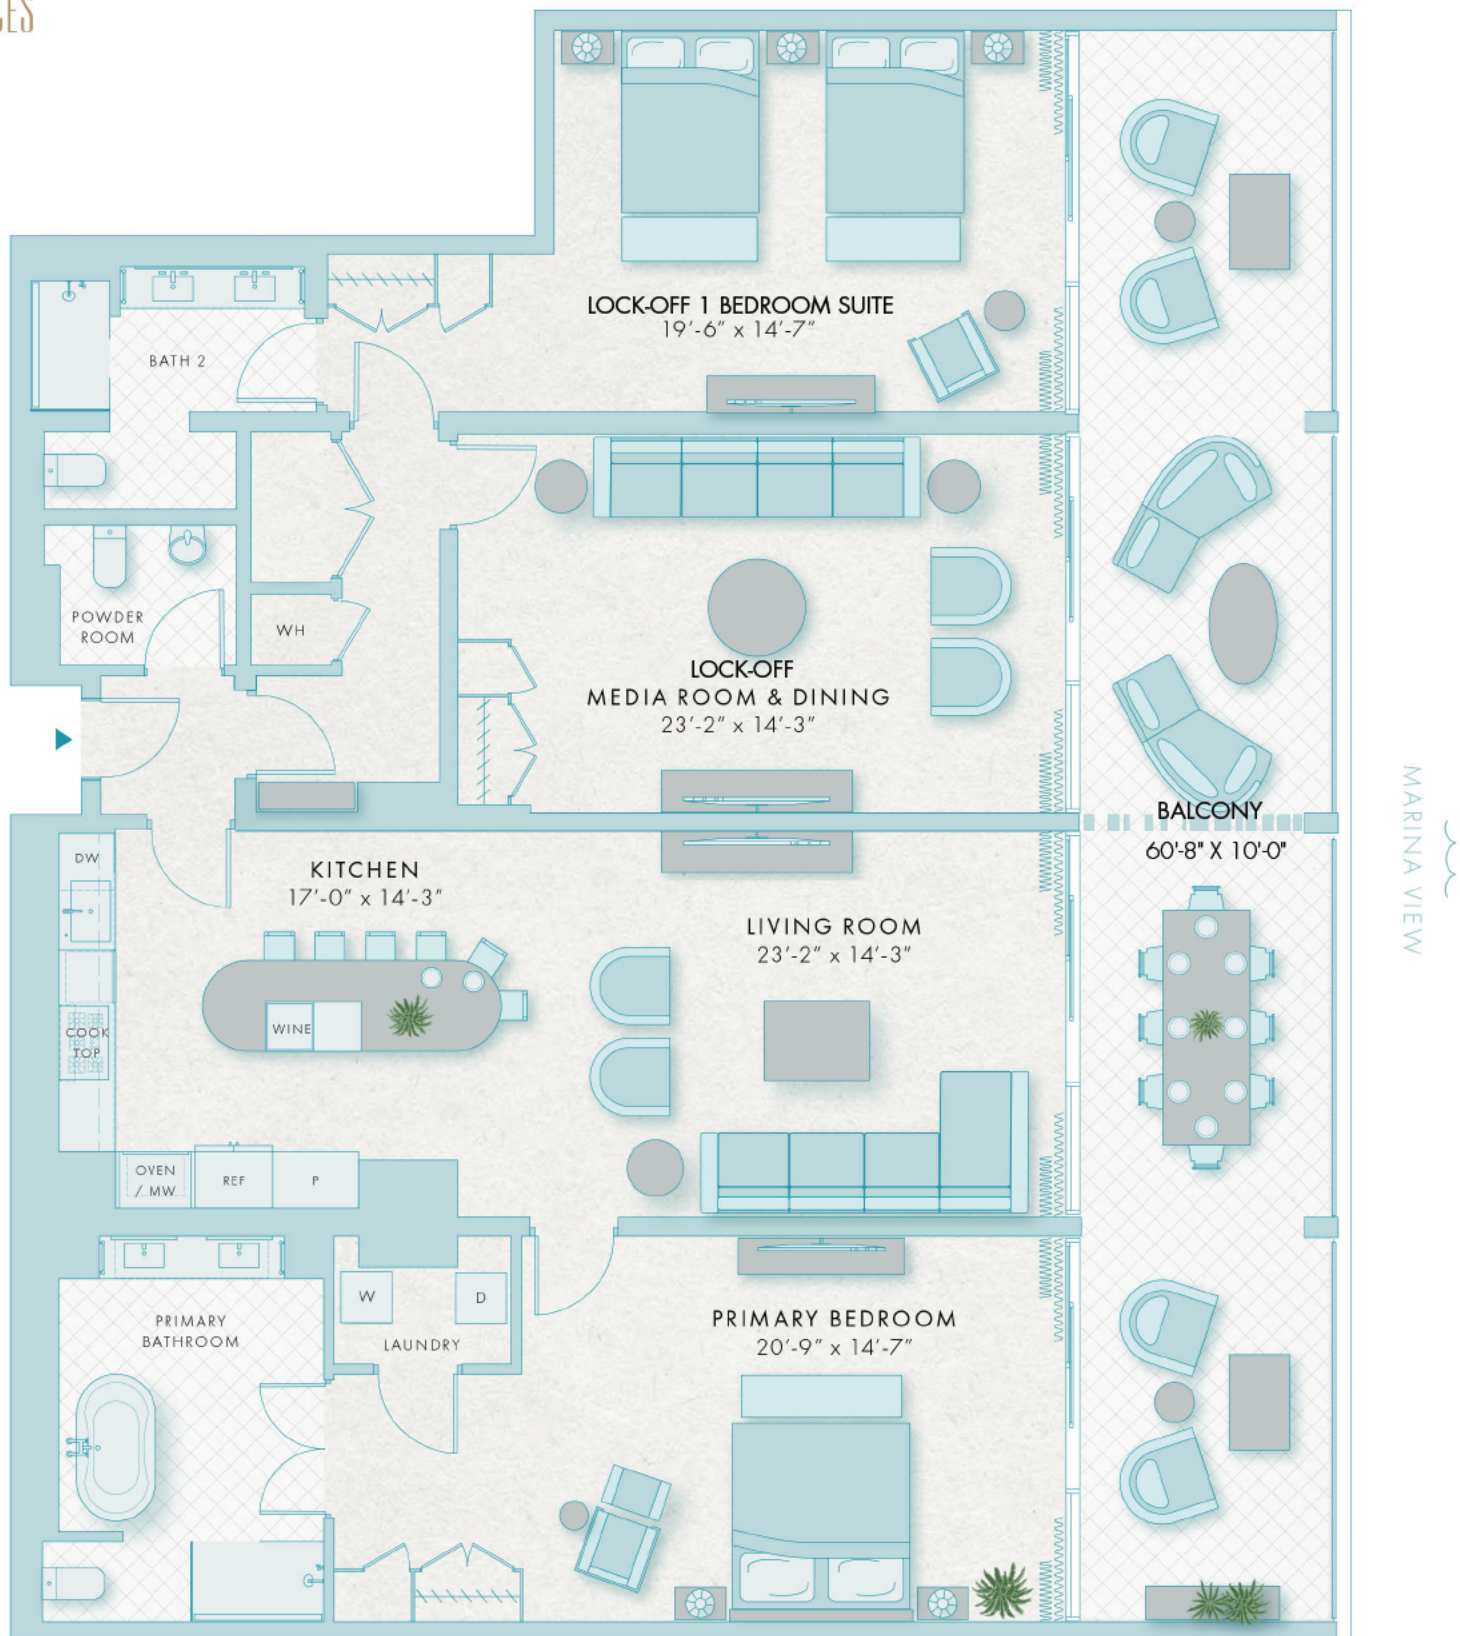

# THE LOREN

AT TURTLE COVE

RESIDENCES

## UNIT 4H

MARINA VIEW  
FLOOR 4  
2 BEDROOMS  
2-½ BATHROOMS  
INTERNAL: 2285 SQ FT  
EXTERNAL: 752 SQ FT