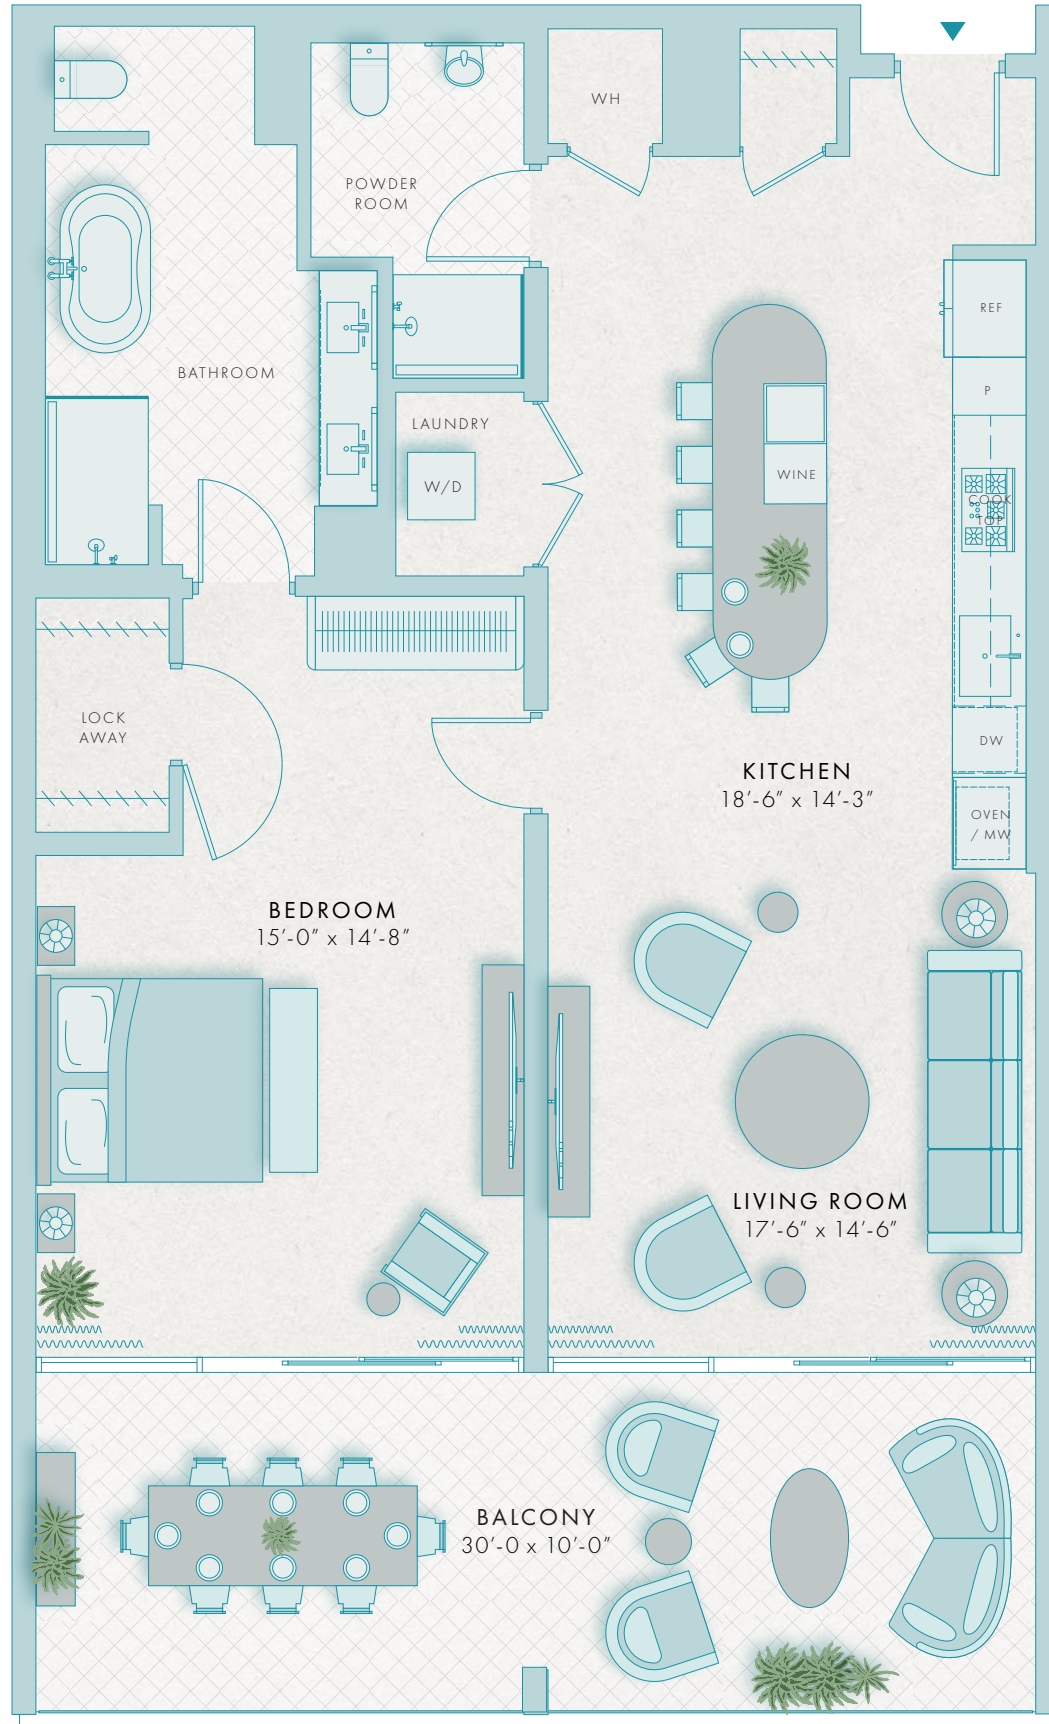

THE LOREN

AT TURTLE COVE

RESIDENCES

SOUTH VIEW

UNIT 2C

SOUTHERN VIEW
 FLOOR 2
 1 BEDROOM
 1-½ BATHROOMS
 INTERNAL: 1270 SQ FT
 EXTERNAL: 330 SQ FT