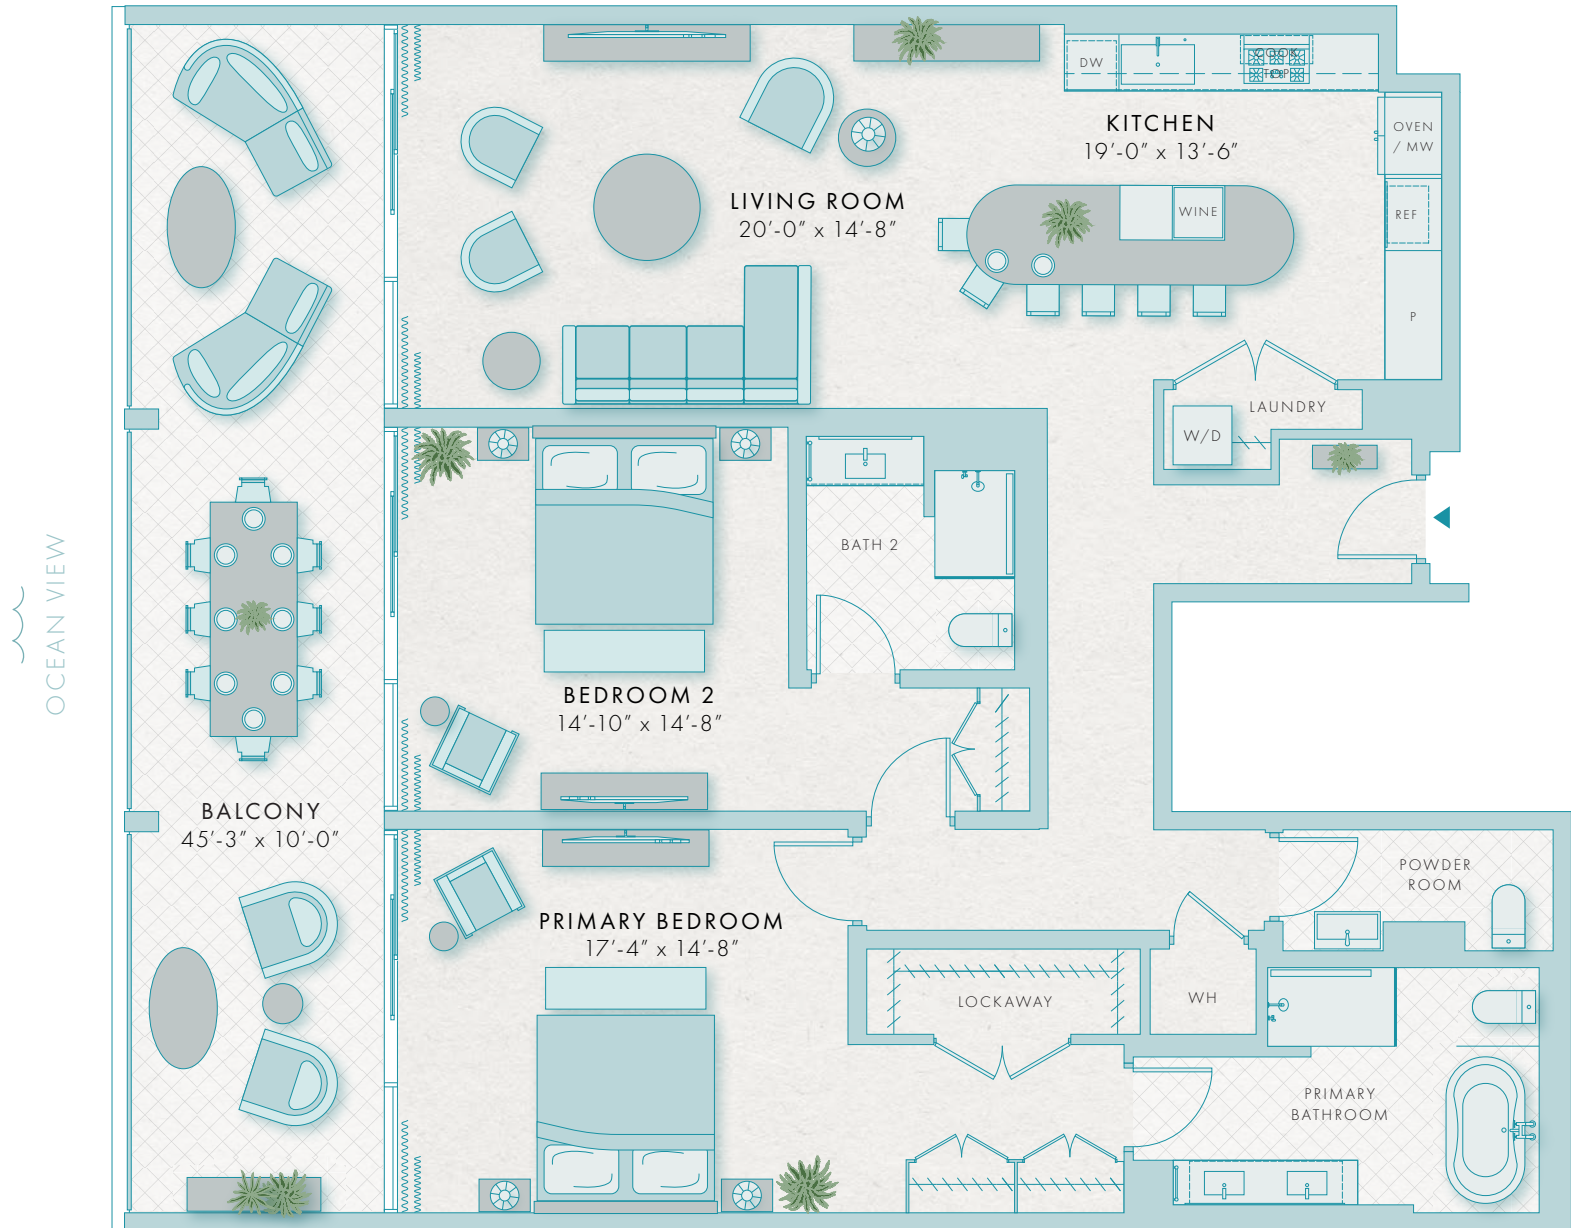

THE LOREN

AT TURTLE COVE

RESIDENCES

OCEAN VIEW

UNIT 2D

OCEAN VIEW
 FLOOR 2
 2 BEDROOMS
 2-½ BATHROOMS
 INTERNAL: 1920 SQ FT
 EXTERNAL: 462 SQ FT