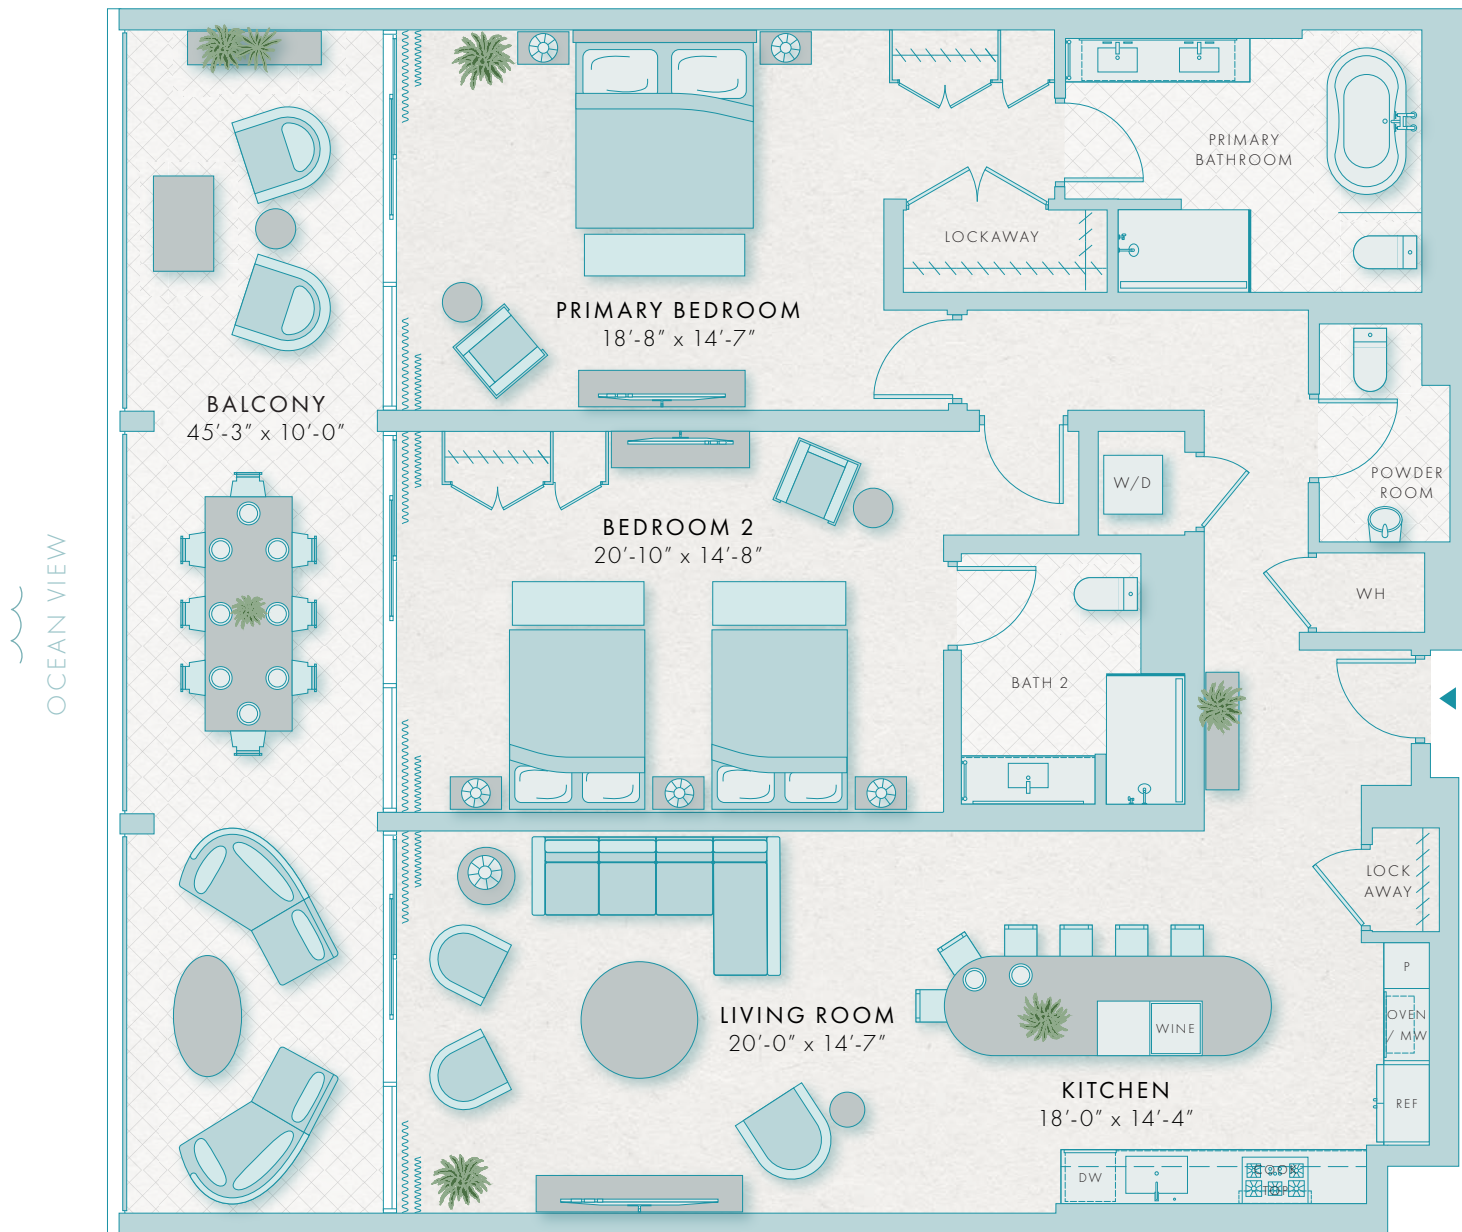

THE LOREN

AT TURTLE COVE

RESIDENCES

UNIT 2E

OCEAN VIEW
FLOOR 2
2 BEDROOMS
2-½ BATHROOMS
INTERNAL: 1880 SQ FT
EXTERNAL: 330 SQ FT