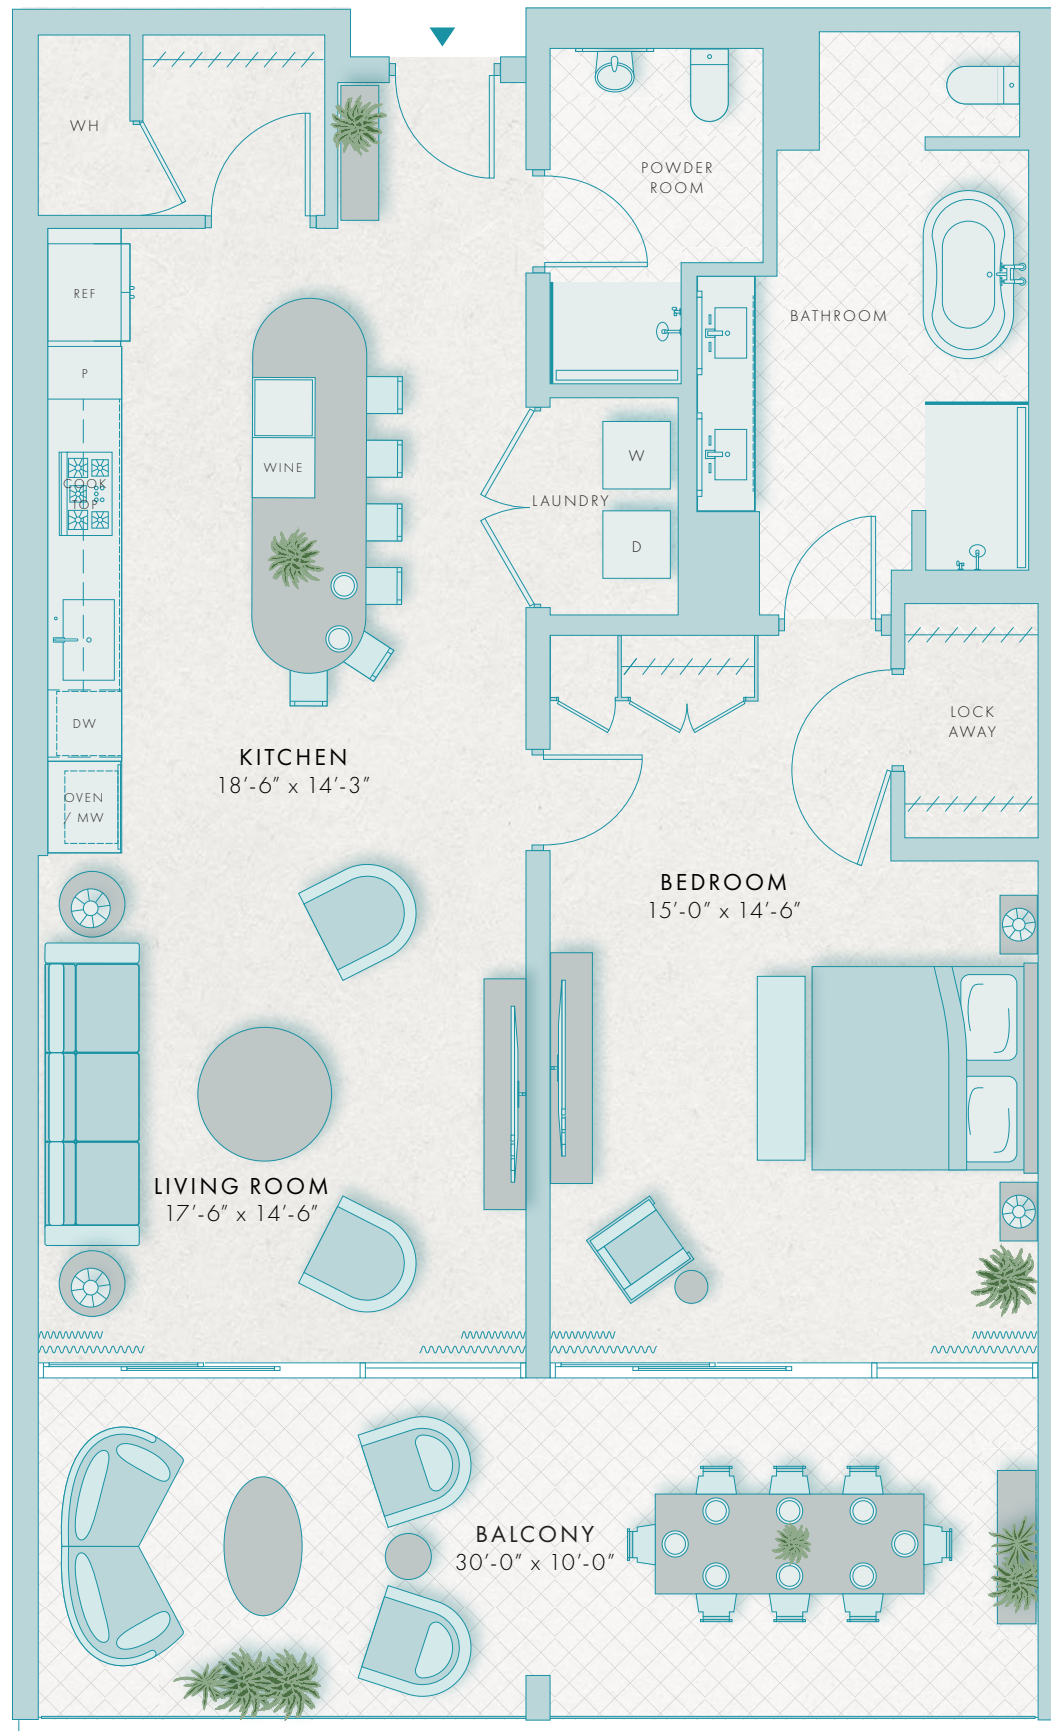

THE LOREN

AT TURTLE COVE

RESIDENCES

MARINA VIEW

UNIT 3A

MARINA VIEW
 FLOOR 3
 1 BEDROOM
 1-½ BATHROOMS
 INTERNAL: 1270 SQ FT
 EXTERNAL: 330 SQ FT