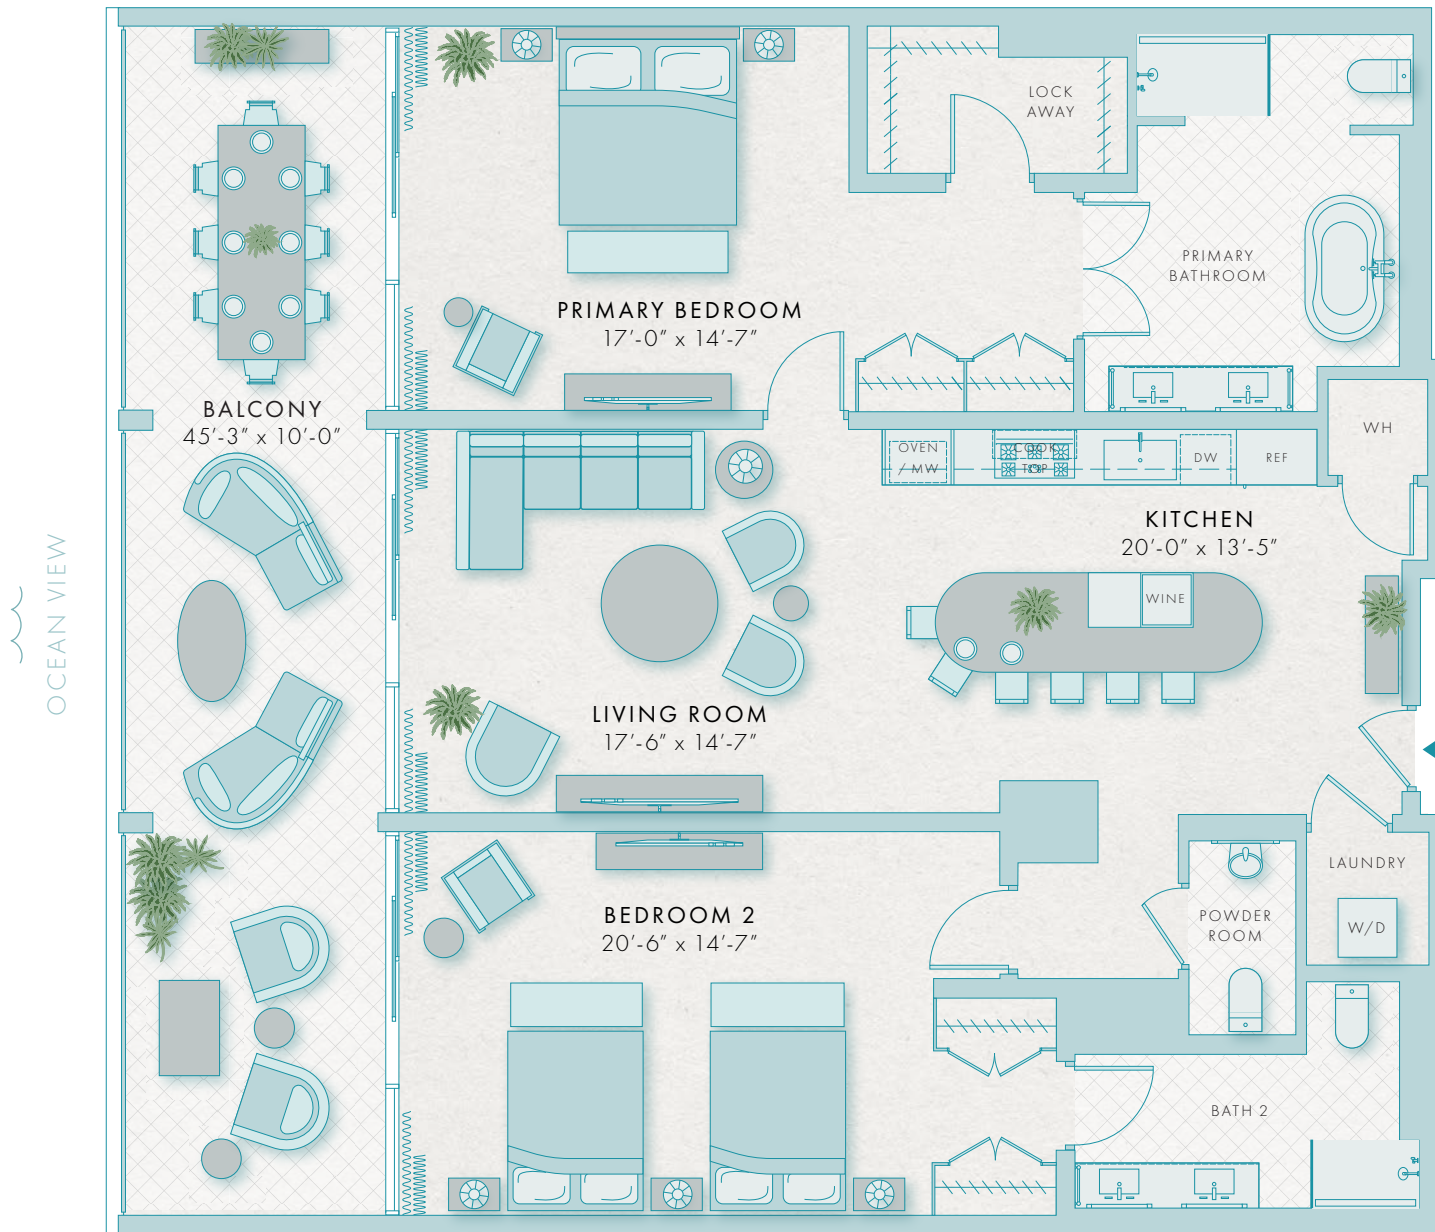

THE LOREN

AT TURTLE COVE

RESIDENCES

UNIT 3D

OCEAN VIEW
FLOOR 3
2 BEDROOMS
2-½ BATHROOMS
INTERNAL: 1875 SQ FT
EXTERNAL: 478 SQ FT